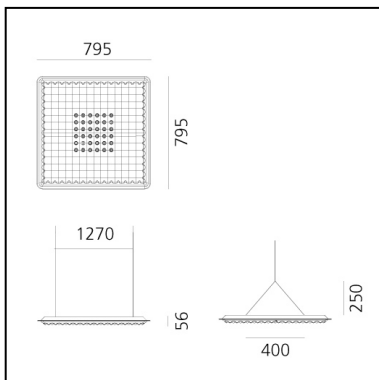

Eggboard Matrix - 800x800 - Direct - 3000K - Grey

Progetto CMR - Giacobone & Roj

IP20   Dimmerable: 

LUMINAIRE

- Watt: **16W**
- Delivered lumens output: **1201lm**
- CCT: **3000K**
- Efficiency: **71%**
- Efficacy: **75.06lm/W**
- CRI: **90**
- Dimmable Typology: **Dali**

Notes

UGR<19

DESCRIPTION

Suspension appliance with sound-absorbing properties ensured by a peculiar sinusoidal cross-section design of the lower surface and the use of a sound-absorbing material. Acoustic efficiency is ensured within a limited space by positioning at approximately one metre above the head of the speaker and listener. Direct emission: a board with a high number of low-voltage LEDs with rotosymmetrical reflectors ensures maximum lighting comfort. Colour temperature 3000K or 4000 K. Complies with the norms on office activities that involve the use of video-terminals (UGR

- Length: **cm 79.5**
- Width: **cm 79.5**
- Height: **cm 25**
- Weight: **kg 9.2**

SOURCES INCLUDED

- Category: **Led**
- Number: **1**
- Watt: **8W**
- Delivered lumens output: **1054lm**
- Color temperature (K): **3000K**
- CRI: **80**
- Color Tolerance: **4SDCM**
- Efficacy: **131lm/W**
- Service Life: **L70(6K) > 50000h**