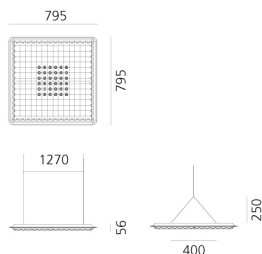

Eggboard Matrix - 800x800 - Direct - 3000K - Grey

Progetto CMR - Giacobone & Roj

IP20   Regulable: 

LUMINARIA

- Potencia (W): **16W**
- Flujo Luminoso (lm): **1201lm**
- CCT: **3000K**
- Efficiency: **71%**
- Efficacy: **75.06lm/W**
- CRI: **90**
- Dimmable Typology: **Dali**

Notas

UGR<19

ESPECIFICACIONES

Suspension appliance with sound-absorbing properties ensured by a peculiar sinusoidal cross-section design of the lower surface and the use of a sound-absorbing material. Acoustic efficiency is ensured within a limited space by positioning at approximately one metre above the head of the speaker and listener. Direct emission: a board with a high number of low-voltage LEDs with rotosymmetrical reflectors ensures maximum lighting comfort. Colour temperature 3000K or 4000 K. Complies with the norms on office activities that involve the use of video-terminals (UGR)

DIMENSIONES

- Longitud: **cm 79.5**
- Ancho: **cm 79.5**
- Altura: **cm 25**
- Peso: **cm 9.2**

FUENTES DE LUZ INCLUIDAS

- Categoría: **Led**
- Numero: **1**
- Potencia (W): **8W**
- Flujo Luminoso (lm): **1054lm**
- Temperatura de Color (K): **3000K**
- CRI: **80**
- Color Tolerance: **4SDCM**
- Efficacy: **131lm/W**
- Service Life: **L70(6K) > 50000h**