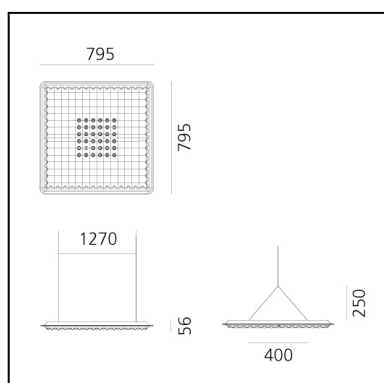

Eggboard Matrix - 800x800 - Direct - 3000K - White

Progetto CMR - Giacobone & Roj

IP20   Dimmerable: 

LUMINAIRE

- Watt: **16W**
- Delivered lumens output: **1201lm**
- CCT: **3000K**
- Efficiency: **71%**
- Efficacy: **75.06lm/W**
- CRI: **90**
- Dimmable Typology: **Dali**

Notes

UGR<19

DESCRIPTION

Suspension appliance with sound-absorbing properties ensured by a peculiar sinusoidal cross-section design of the lower surface and the use of a sound-absorbing material. Acoustic efficiency is ensured within a limited space by positioning at approximately one metre above the head of the speaker and listener. Direct emission: a board with a high number of low-voltage LEDs with rotosymmetrical reflectors ensures maximum lighting comfort. Colour temperature 3000K or 4000 K. Complies with the norms on office activities that involve the use of video-terminals (UGR

- Length: **cm 79.5**
- Width: **cm 79.5**
- Height: **cm 25**
- Weight: **kg 9.2**

SOURCES INCLUDED

- Category: **Led**
- Number: **1**
- Watt: **8W**
- Delivered lumens output: **1054lm**
- Color temperature (K): **3000K**
- CRI: **80**
- Color Tolerance: **4SDCM**
- Efficacy: **131lm/W**
- Service Life: **L70(6K) > 50000h**