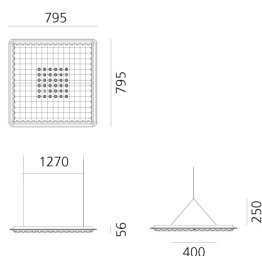

Eggboard Matrix - 800x800 - Direct - 3000K - White

Progetto CMR - Giacobone & Roj

IP20   Regulable: 

LUMINARIA

- Potencia (W): **16W**
- Flujo Luminoso (lm): **1201lm**
- CCT: **3000K**
- Efficiency: **71%**
- Efficacy: **75.06lm/W**
- CRI: **90**
- Dimmable Typology: **Dali**

Notas

UGR<19

ESPECIFICACIONES

Suspension appliance with sound-absorbing properties ensured by a peculiar sinusoidal cross-section design of the lower surface and the use of a sound-absorbing material. Acoustic efficiency is ensured within a limited space by positioning at approximately one metre above the head of the speaker and listener. Direct emission: a board with a high number of low-voltage LEDs with rotosymmetrical reflectors ensures maximum lighting comfort. Colour temperature 3000K or 4000 K. Complies with the norms on office activities that involve the use of video-terminals (UGR)

DIMENSIONES

- Longitud: **cm 79.5**
- Ancho: **cm 79.5**
- Altura: **cm 25**
- Peso: **cm 9.2**

FUENTES DE LUZ INCLUIDAS

- Categoría: **Led**
- Numero: **1**
- Potencia (W): **8W**
- Flujo Luminoso (lm): **1054lm**
- Temperatura de Color (K): **3000K**
- CRI: **80**
- Color Tolerance: **4SDCM**
- Efficacy: **131lm/W**
- Service Life: **L70(6K) > 50000h**