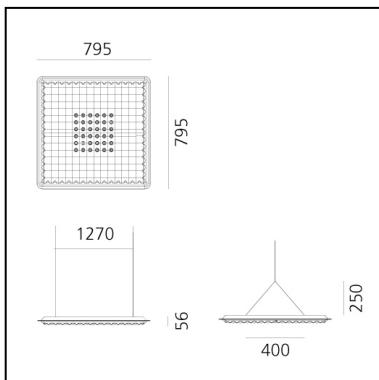

Eggboard Matrix - 800x800 - Direct - 4000K - Green

Progetto CMR - Giacobone & Roj

IP20   Dimmerable: 

LUMINAIRE

- Watt: **16W**
- Delivered lumens output: **1244lm**
- CCT: **4000K**
- Efficiency: **71%**
- Efficacy: **77.75lm/W**
- CRI: **90**
- Dimmable Typology: **Dali**

Notes

UGR<19

DESCRIPTION

Suspension appliance with sound-absorbing properties ensured by a peculiar sinusoidal cross-section design of the lower surface and the use of a sound-absorbing material. Acoustic efficiency is ensured within a limited space by positioning at approximately one metre above the head of the speaker and listener. Direct emission: a board with a high number of low-voltage LEDs with rotosymmetrical reflectors ensures maximum lighting comfort. Colour temperature 3000K or 4000 K. Complies with the norms on office activities that involve the use of video-terminals (UGR

- Length: **cm 79.5**
- Width: **cm 79.5**
- Height: **cm 25**
- Weight: **kg 9.2**

SOURCES INCLUDED

- Category: **Led**
- Number: **1**
- Watt: **8W**
- Delivered lumens output: **1138lm**
- Color temperature (K): **3000K**
- CRI: **80**
- Color Tolerance: **4SDCM**
- Efficacy: **141lm/W**
- Service Life: **L70(6K) > 50000h**