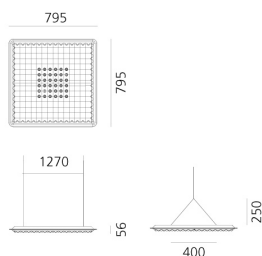

Eggboard Matrix - 800x800 - Direct - 4000K - Green

Progetto CMR - Giacobone & Roj

IP20   Regulable: 

LUMINARIA

- Potencia (W): **16W**
- Flujo Luminoso (lm): **1244lm**
- CCT: **4000K**
- Efficiency: **71%**
- Efficacy: **77.75lm/W**
- CRI: **90**
- Dimmable Typology: **Dali**

Notas

UGR<19

ESPECIFICACIONES

Suspension appliance with sound-absorbing properties ensured by a peculiar sinusoidal cross-section design of the lower surface and the use of a sound-absorbing material. Acoustic efficiency is ensured within a limited space by positioning at approximately one metre above the head of the speaker and listener. Direct emission: a board with a high number of low-voltage LEDs with rotosymmetrical reflectors ensures maximum lighting comfort. Colour temperature 3000K or 4000 K. Complies with the norms on office activities that involve the use of video-terminals (UGR)

DIMENSIONES

- Longitud: **cm 79.5**
- Ancho: **cm 79.5**
- Altura: **cm 25**
- Peso: **cm 9.2**

FUENTES DE LUZ INCLUIDAS

- Categoría: **Led**
- Numero: **1**
- Potencia (W): **8W**
- Flujo Luminoso (lm): **1138lm**
- Temperatura de Color (K): **3000K**
- CRI: **80**
- Color Tolerance: **4SDCM**
- Efficacy: **141lm/W**
- Service Life: **L70(6K) > 50000h**