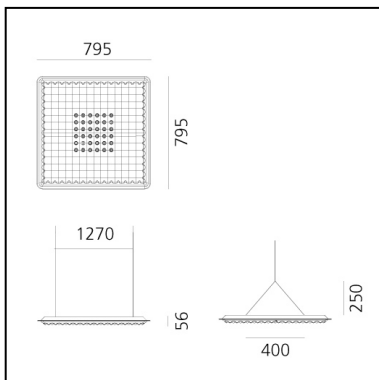

# Eggboard Matrix - 800x800 - Direct - 4000K - Grey

Progetto CMR - Giacobone & Roj

IP20   Dimmerable: 

## LUMINAIRE

- Watt: **16W**
- Delivered lumens output: **1244lm**
- CCT: **4000K**
- Efficiency: **71%**
- Efficacy: **77.75lm/W**
- CRI: **90**
- Dimmable Typology: **Dali**

## DIMENSIONS

- Length: **cm 79.5**
- Width: **cm 79.5**
- Height: **cm 25**
- Weight: **kg 9.2**