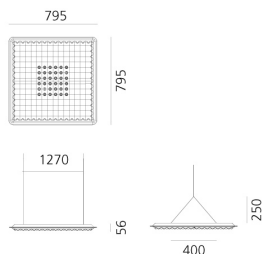

Eggboard Matrix - 800x800 - Direct - 4000K - Grey

Progetto CMR - Giacobone & Roj

IP20   Regulable: 

LUMINARIA

- Potencia (W): **16W**
- Flujo Luminoso (lm): **1244lm**
- CCT: **4000K**
- Efficiency: **71%**
- Efficacy: **77.75lm/W**
- CRI: **90**
- Dimmable Typology: **Dali**

Notas

UGR<19

ESPECIFICACIONES

Suspension appliance with sound-absorbing properties ensured by a peculiar sinusoidal cross-section design of the lower surface and the use of a sound-absorbing material. Acoustic efficiency is ensured within a limited space by positioning at approximately one metre above the head of the speaker and listener. Direct emission: a board with a high number of low-voltage LEDs with rotosymmetrical reflectors ensures maximum lighting comfort. Colour temperature 3000K or 4000 K. Complies with the norms on office activities that involve the use of video-terminals (UGR)

DIMENSIONES

- Longitud: **cm 79.5**
- Ancho: **cm 79.5**
- Altura: **cm 25**
- Peso: **cm 9.2**

FUENTES DE LUZ INCLUIDAS

- Categoría: **Led**
- Numero: **1**
- Potencia (W): **8W**
- Flujo Luminoso (lm): **1138lm**
- Temperatura de Color (K): **3000K**
- CRI: **80**
- Color Tolerance: **4SDCM**
- Efficacy: **141lm/W**
- Service Life: **L70(6K) > 50000h**