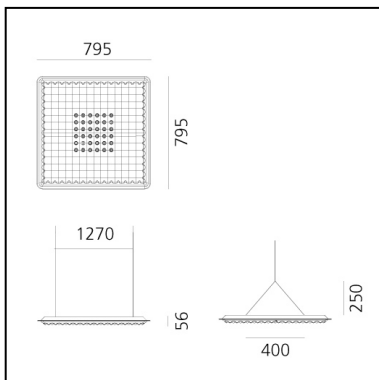

# Eggboard Matrix - 800x800 - Direct - 4000K - White

Progetto CMR - Giacobone & Roj

IP20   Dimmerable: 

## LUMINAIRE

- Watt: **16W**
- Delivered lumens output: **1244lm**
- CCT: **4000K**
- Efficiency: **71%**
- Efficacy: **77.75lm/W**
- CRI: **90**
- Dimmable Typology: **Dali**

## DIMENSIONS

- Length: **cm 79.5**
- Width: **cm 79.5**
- Height: **cm 25**
- Weight: **kg 9.2**