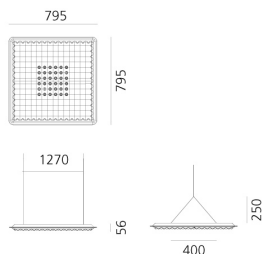

Eggboard Matrix - 800x800 - Direct - 4000K - White

Progetto CMR - Giacobone & Roj

IP20   Regulable: 

LUMINARIA

- Potencia (W): **16W**
- Flujo Luminoso (lm): **1244lm**
- CCT: **4000K**
- Efficiency: **71%**
- Efficacy: **77.75lm/W**
- CRI: **90**
- Dimmable Typology: **Dali**

Notas

UGR<19

ESPECIFICACIONES

Suspension appliance with sound-absorbing properties ensured by a peculiar sinusoidal cross-section design of the lower surface and the use of a sound-absorbing material. Acoustic efficiency is ensured within a limited space by positioning at approximately one metre above the head of the speaker and listener. Direct emission: a board with a high number of low-voltage LEDs with rotosymmetrical reflectors ensures maximum lighting comfort. Colour temperature 3000K or 4000 K. Complies with the norms on office activities that involve the use of video-terminals (UGR)

DIMENSIONES

- Longitud: **cm 79.5**
- Ancho: **cm 79.5**
- Altura: **cm 25**
- Peso: **cm 9.2**

FUENTES DE LUZ INCLUIDAS

- Categoría: **Led**
- Numero: **1**
- Potencia (W): **8W**
- Flujo Luminoso (lm): **1138lm**
- Temperatura de Color (K): **3000K**
- CRI: **80**
- Color Tolerance: **4SDCM**
- Efficacy: **141lm/W**
- Service Life: **L70(6K) > 50000h**