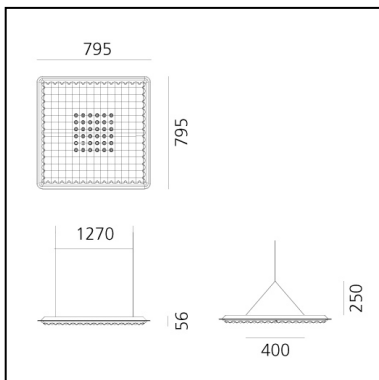

Eggboard Matrix - 800x800 - Direct + Indirect - 3000K - Green

Progetto CMR - Giacobone & Roj

IP20   Dimmerable: 

LUMINAIRE

- Watt: **39W**
- Delivered lumens output: **3216lm**
- CCT: **3000K**
- Efficiency: **74%**
- Efficacy: **82.46lm/W**
- CRI: **90**
- Dimmable Typology: **Dali**

Notes

UGR<19

DESCRIPTION

Suspension appliance with sound-absorbing properties ensured by a peculiar sinusoidal cross-section design of the lower surface and the use of a sound-absorbing material. Acoustic efficiency is ensured within a limited space by positioning at approximately one metre above the head of the speaker and listener. Direct emission: a board with a high number of low-voltage LEDs with rotosymmetrical reflectors ensures maximum lighting comfort. Colour temperature 3000K or 4000 K. Complies with the norms on office activities that involve the use of video-terminals (UGR)

- Length: **cm 79.5**
- Width: **cm 79.5**
- Height: **cm 25**
- Weight: **kg 9.7**

SOURCES INCLUDED

- Category: **Led**
- Number: **1**
- Watt: **32W**
- Delivered lumens output: **4238lm**
- Color temperature (K): **3000K**
- CRI: **=80(min.)**
- Color Tolerance: **MacAdam 4SDCM**
- Efficacy: **131lm/W**
- Service Life: **L70(6K)>50000h**