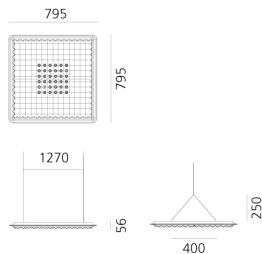

Eggboard Matrix - 800x800 - Direct + Indirect - 3000K - Green

Progetto CMR - Giacobone & Roj

IP20   Regulable: 

LUMINARIA

- Potencia (W): **39W**
- Flujo Luminoso (lm): **3216lm**
- CCT: **3000K**
- Efficiency: **74%**
- Efficacy: **82.46lm/W**
- CRI: **90**
- Dimmable Typology: **Dali**

Notas

UGR<19

ESPECIFICACIONES

Suspension appliance with sound-absorbing properties ensured by a peculiar sinusoidal cross-section design of the lower surface and the use of a sound-absorbing material. Acoustic efficiency is ensured within a limited space by positioning at approximately one metre above the head of the speaker and listener. Direct emission: a board with a high number of low-voltage LEDs with rotosymmetrical reflectors ensures maximum lighting comfort. Colour temperature 3000K or 4000 K. Complies with the norms on office activities that involve the use of video-terminals (UGR)

DIMENSIONES

- Longitud: **cm 79.5**
- Ancho: **cm 79.5**
- Altura: **cm 25**
- Peso: **cm 9.7**

FUENTES DE LUZ INCLUIDAS

- Categoría: **Led**
- Numero: **1**
- Potencia (W): **32W**
- Flujo Luminoso (lm): **4238lm**
- Temperatura de Color (K): **3000K**
- CRI: **=80(min.)**
- Color Tolerance: **MacAdam 4SDCM**
- Efficacy: **131lm/W**
- Service Life: **L70(6K)>50000h**