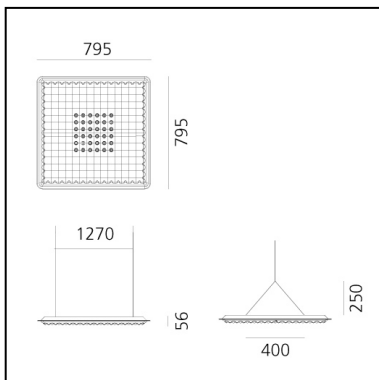

Eggboard Matrix - 800x800 - Direct + Indirect - 3000K - Grey

Progetto CMR - Giacobone & Roj

IP20   Dimmerable: 

LUMINAIRE

- Watt: **39W**
- Delivered lumens output: **3216lm**
- CCT: **3000K**
- Efficiency: **74%**
- Efficacy: **82.46lm/W**
- CRI: **90**
- Dimmable Typology: **Dali**

Notes

UGR<19

DESCRIPTION

Suspension appliance with sound-absorbing properties ensured by a peculiar sinusoidal cross-section design of the lower surface and the use of a sound-absorbing material. Acoustic efficiency is ensured within a limited space by positioning at approximately one metre above the head of the speaker and listener. Direct emission: a board with a high number of low-voltage LEDs with rotosymmetrical reflectors ensures maximum lighting comfort. Colour temperature 3000K or 4000 K. Complies with the norms on office activities that involve the use of video-terminals (UGR

- Length: **cm 79.5**
- Width: **cm 79.5**
- Height: **cm 25**
- Weight: **kg 9.7**

SOURCES INCLUDED

- Category: **Led**
- Number: **1**
- Watt: **32W**
- Delivered lumens output: **4238lm**
- Color temperature (K): **3000K**
- CRI: **=80(min.)**
- Color Tolerance: **MacAdam 4SDCM**
- Efficacy: **131lm/W**
- Service Life: **L70(6K)>50000h**