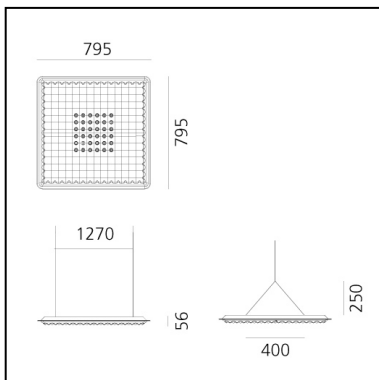

Eggboard Matrix - 800x800 - Direct + Indirect - 4000K - Green

Progetto CMR - Giacobone & Roj

IP20   Dimmerable: 

LUMINAIRE

- Watt: **39W**
- Delivered lumens output: **3361lm**
- CCT: **4000K**
- Efficiency: **74%**
- Efficacy: **86.18lm/W**
- CRI: **90**
- Dimmable Typology: **Dali**

Notes

UGR<19

DESCRIPTION

Suspension appliance with sound-absorbing properties ensured by a peculiar sinusoidal cross-section design of the lower surface and the use of a sound-absorbing material. Acoustic efficiency is ensured within a limited space by positioning at approximately one metre above the head of the speaker and listener. Direct emission: a board with a high number of low-voltage LEDs with rotosymmetrical reflectors ensures maximum lighting comfort. Colour temperature 3000K or 4000 K. Complies with the norms on office activities that involve the use of video-terminals (UGR)

- Length: **cm 79.5**
- Width: **cm 79.5**
- Height: **cm 25**
- Weight: **kg 9.7**

SOURCES INCLUDED

- Category: **Led**
- Number: **1**
- Watt: **36W**
- Delivered lumens output: **4470lm**
- Color temperature (K): **4000K**
- CRI: **=80(min.)**
- Color Tolerance: **MacAdam 4SDCM**
- Efficacy: **131lm/W**
- Service Life: **L70(6K)>50000h**