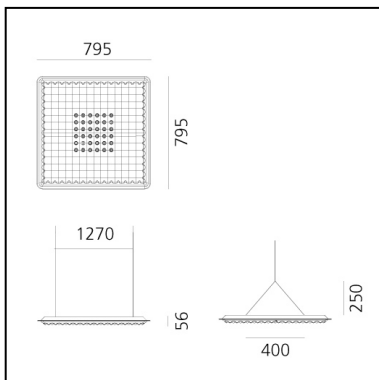

# Eggboard Matrix - 800x800 - Direct + Indirect - 4000K - Grey

Progetto CMR - Giacobone & Roj

IP20   Dimmerable: 

## LUMINAIRE

- Watt: **39W**
- Delivered lumens output: **3361lm**
- CCT: **4000K**
- Efficiency: **74%**
- Efficacy: **86.18lm/W**
- CRI: **90**
- Dimmable Typology: **Dali**

## DIMENSIONS

- Length: **cm 79.5**
- Width: **cm 79.5**
- Height: **cm 25**
- Weight: **kg 9.7**