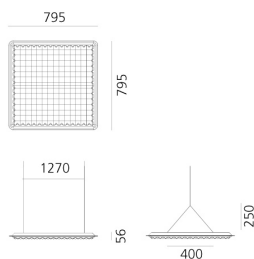

Eggboard Matrix - 800x800 - (without light) - Grey

Progetto CMR - Giacobone & Roj

ESPECIFICACIONES

Suspension appliance with sound-absorbing properties ensured by a peculiar sinusoidal cross-section design of the lower surface and the use of a sound-absorbing material. Acoustic efficiency is ensured within a limited space by positioning at approximately one metre above the head of the speaker and listener. Direct emission: a board with a high number of low-voltage LEDs with rotosymmetrical reflectors ensures maximum lighting comfort. Colour temperature 3000K or 4000 K. Complies with the norms on office activities that involve the use of video-terminals (UGR)

CÓDIGO PRODUCTO: M310990

CARACTERÍSTICAS

- Código del artículo: **M310990**
- Color: **Grey**
- Instalación: **Suspensión**
- Serie: **Architectural Indoor**
- diseño: **Progetto CMR - Giacobone & Roj**

DIMENSIONES

- Longitud: **cm 79.5**
- Ancho: **cm 79.5**
- Altura: **cm 25**
- Peso: **cm 5**

LUMINARIA

- Dimmable Typology: **Dali**

Notas

UGR<19