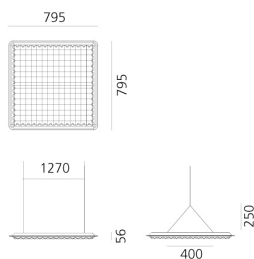

Eggboard Matrix - 800x800 - (without light) - White

Progetto CMR - Giacobone & Roj

LUMINARIA

– Dimmable Typology: **Dali**

Notas

UGR<19

ESPECIFICACIONES

Suspension appliance with sound-absorbing properties ensured by a peculiar sinusoidal cross-section design of the lower surface and the use of a sound-absorbing material. Acoustic efficiency is ensured within a limited space by positioning at approximately one metre above the head of the speaker and listener. Direct emission: a board with a high number of low-voltage LEDs with rotosymmetrical reflectors ensures maximum lighting comfort. Colour temperature 3000K or 4000 K. Complies with the norms on office activities that involve the use of video-terminals (UGR)

CÓDIGO PRODUCTO: M310920

CARACTERÍSTICAS

- Código del artículo: **M310920**
- Color: **White**
- Instalación: **Suspensión**
- Serie: **Architectural Indoor**
- diseño: **Progetto CMR - Giacobone & Roj**

DIMENSIONES

- Longitud: **cm 79.5**
- Ancho: **cm 79.5**
- Altura: **cm 25**
- Peso: **cm 5**