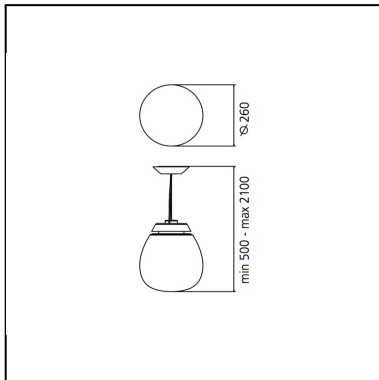

Empatia 26 Suspension

Carlotta de Bevilacqua
Paola di Arianello

IP20    Dimmerable: 

LUMINAIRE

- Watt: **16W**
- Voltage: **220-240V**
- Delivered lumen output: **710lm**
- CCT: **3000K**
- Efficiency: **50%**
- Efficacy: **44.36lm/W**
- CRI: **90**
- Dimmable Typology: **Push**

FEATURES

- Product Code: **1819010A**
- Colour: **White**
- Installation: **Suspension**
- Material: **Blown glass, methacrylate, aluminum**
- Series: **Design Collection**
- design by: **Carlotta de Bevilacqua, Paola di Arianello**

DIMENSIONS

- Height: **290 mm**
- Diameter: **260 mm**
- Base Length: **500 mm**
- Max Height from ceiling: **2000 mm**
- Glow Wire Test: **650°C**

SOURCES INCLUDED

- Category: **Led**
- Number: **1**
- Watt: **16W**
- Color temperature (K): **3000K**
- CRI: **90**