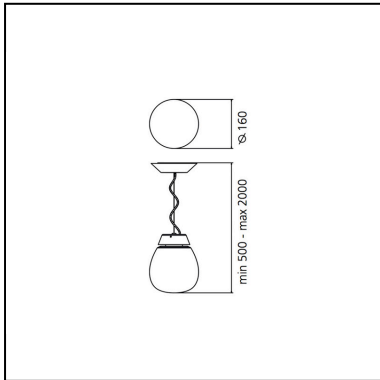

Empatia 36 Suspension

Carlotta de Bevilacqua
Paola di Arianello

IP20   **EAC** **CE** Dimmerable: 

LUMINAIRE

- Watt: **24W**
- Voltage: **220-240V**
- Delivered lumen output: **1273lm**
- CCT: **3000K**
- Efficiency: **51%**
- Efficacy: **53.06lm/W**
- CRI: **90**
- Dimmable Typology: **Push**

FEATURES

- Product Code: **1823010A**
- Colour: **White**
- Installation: **Suspension**
- Material: **Blown glass, methacrylate, aluminum**
- Series: **Design Collection**
- design by: **Carlotta de Bevilacqua, Paola di Arianello**

DIMENSIONS

- Height: **191 mm**
- Diameter: **360 mm**
- Base Length: **500 mm**
- Max Height from ceiling: **2100 mm**
- Glow Wire Test: **650°C**

SOURCES INCLUDED

- Category: **Led**
- Number: **1**
- Watt: **24W**
- Color temperature (K): **3000K**
- CRI: **90**