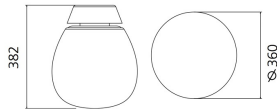

Empatia 36 Wall/ceiling

Carlotta de Bevilacqua, Paola di Arianello

IP20    Dimmerable: 

LUMINAIRE

- Watt: **24W**
- Voltage: **220-240V**
- Delivered lumens output: **1273lm**
- CCT: **3000K**
- Efficiency: **51%**
- Efficacy: **53.06lm/W**
- CRI: **90**
- Dimmable Typology: **Push**

PRODUCT CODE: 1822010A

FEATURES

- Article Code: **1822010A**
- Colour: **White**
- Installation: **WallCeiling**
- Material: **Blown glass, methacrylate, aluminum**
- Series: **Design Collection**
- design by: **Carlotta de Bevilacqua, Paola di Arianello**

DIMENSIONS

- Height: **cm 38.2**
- Diameter: **cm 36**
- Impact Resistance: **N/D**
- Glow Wire Test: **650°C**

SOURCES INCLUDED

- Category: **Led**
- Number: **1**
- Watt: **26W**
- Color temperature (K): **3000K**
- CRI: **90**