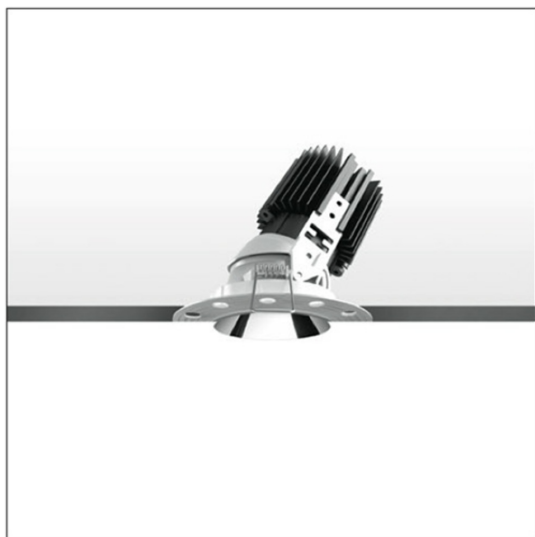

Everything 105 - Round - Trimless - Adj - 25° 2700K - Black

Ernesto Gismondi

IP 20/44 

LUMINAIRE

- Watt: **13W**
- Flux Lumineux (lm): **821lm**
- CCT: **2700K**
- Efficiency: **62%**
- Efficacy: **63.12lm/W**
- CRI: **90**

Remarques

Driver 350mA SELV supplied separately.
Fitting to be completed with installation frame for recessing into ceiling.
APP Compatible version on request.
Geo-LiFi Compatible

DESCRIPTION

Everything is an innovative range of professional recessed light fittings created to deliver a high lighting performance, with an eye on energy saving and excellent visual comfort. A complete, flexible product range, extremely versatile in its many applications and able to meet challenging lighting performance criteria.
APP Compatible version on request.

CARACTÉRISTIQUES

- Code Produit : **M328705**
- Couleur: **Black**
- Installation: **Encastré**
- Matériaux: **aluminium**
- Séries: **Architectural Indoor**
- dessiné par: **Ernesto Gismondi**

DIMENSIONS

- Diamètre: **80 mm**
- Profondeur de la découpe: **130 mm**
- Inclinaison: **30°**
- Rotation: **360°**
- Forme de la découpe: **Rond**
- Poids: **kg 0,3**
- Test au fil incandescent: **850°**
- Trou d'encastrement: **Thickness 1mm - 25mm**