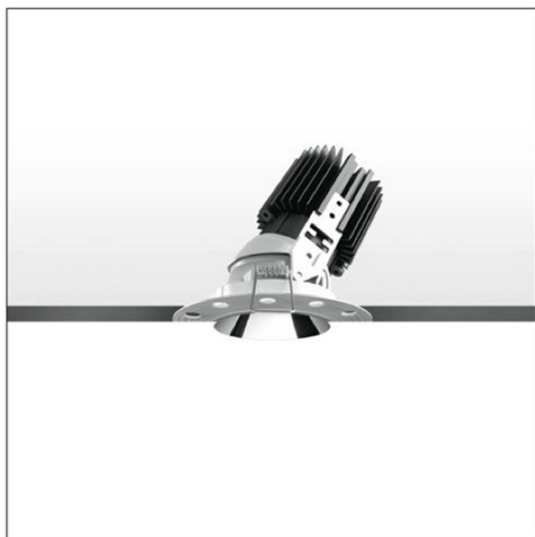

Everything 105 - Round - Trimless - Adj - 25° 3000K - Black

Ernesto Gismondi

IP 20/44 

LUMINAIRE

- Watt: **13W**
- Flux Lumineux (lm): **858lm**
- CCT: **3000K**
- Efficiency: **62%**
- Efficacy: **65.97lm/W**
- CRI: **90**

Remarques

Driver 350mA SELV supplied separately.
Fitting to be completed with installation frame for recessing into ceiling.
APP Compatible version on request.
Geo-LiFi Compatible

DESCRIPTION

Everything is an innovative range of professional recessed light fittings created to deliver a high lighting performance, with an eye on energy saving and excellent visual comfort. A complete, flexible product range, extremely versatile in its many applications and able to meet challenging lighting performance criteria.
APP Compatible version on request.

CARACTÉRISTIQUES

- Code Produit : **M257005**
- Couleur: **Black**
- Installation: **Encastré**
- Matériaux: **aluminium**
- Séries: **Architectural Indoor**
- dessiné par: **Ernesto Gismondi**

DIMENSIONS

- Diamètre: **80 mm**
- Profondeur de la découpe: **130 mm**
- Inclinaison: **30°**
- Rotation: **360°**
- Forme de la découpe: **Rond**
- Poids: **kg 0,3**
- Test au fil incandescent: **850°**
- Trou d'encastrement: **Thickness 1mm - 25mm**