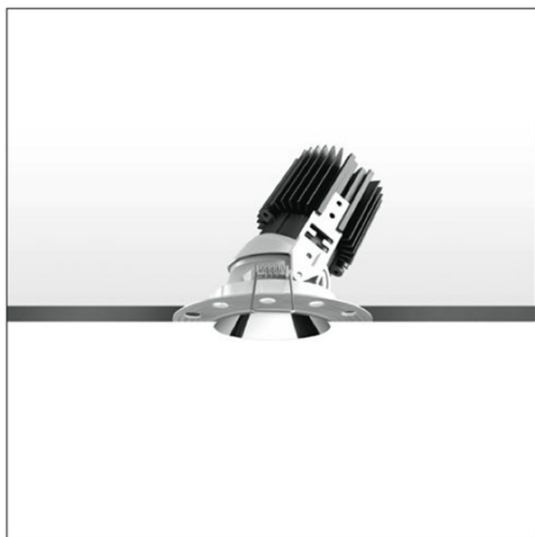

Everything 105 - Round - Trimless - Adj - 25° 3000K - Polished metal

Ernesto Gismondi

IP 20/44 

LUMINAIRE

- Watt: **13W**
- Flux Lumineux (lm): **1066lm**
- CCT: **3000K**
- Efficiency: **77%**
- Efficacy: **82.01lm/W**
- CRI: **90**

Remarques

Driver 350mA SELV supplied separately.
Fitting to be completed with installation frame for recessing into ceiling.
APP Compatible version on request.
Geo-LiFi Compatible

DESCRIPTION

Everything is an innovative range of professional recessed light fittings created to deliver a high lighting performance, with an eye on energy saving and excellent visual comfort. A complete, flexible product range, extremely versatile in its many applications and able to meet challenging lighting performance criteria.
APP Compatible version on request.

CARACTÉRISTIQUES

- Code Produit : **M257605**
- Couleur: **Polished Metal**
- Installation: **Encastré**
- Matériaux: **aluminium**
- Séries: **Architectural Indoor**
- dessiné par: **Ernesto Gismondi**

DIMENSIONS

- Diamètre: **80 mm**
- Profondeur de la découpe: **130 mm**
- Inclinaison: **30°**
- Rotation: **360°**
- Forme de la découpe: **Rond**
- Poids: **kg 0,3**
- Test au fil incandescent: **850°**
- Trou d'encastrement: **Thickness 1mm - 25mm**