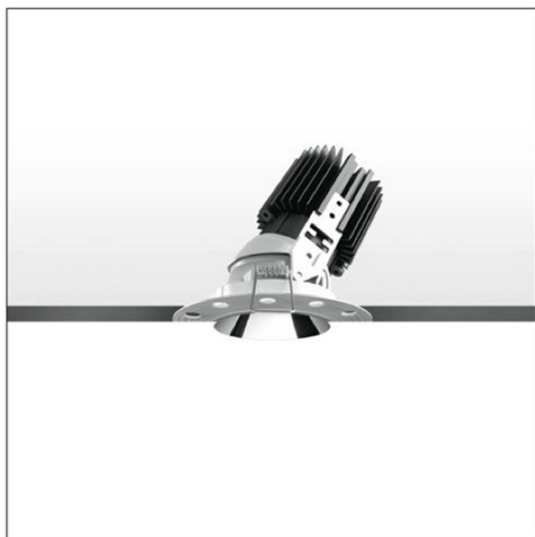

Everything 105 - Round - Trimless - Adj - 28° 2700K - Black

Ernesto Gismondi

IP 20/44 

LUMINAIRE

- Watt: **13W**
- Flux Lumineux (lm): **818lm**
- CCT: **2700K**
- Efficiency: **62%**
- Efficacy: **62.92lm/W**
- CRI: **90**

Remarques

Driver 350mA SELV supplied separately.
Fitting to be completed with installation frame for recessing into ceiling.
APP Compatible version on request.
Geo-LiFi Compatible

DESCRIPTION

Everything is an innovative range of professional recessed light fittings created to deliver a high lighting performance, with an eye on energy saving and excellent visual comfort. A complete, flexible product range, extremely versatile in its many applications and able to meet challenging lighting performance criteria.
APP Compatible version on request.

CARACTÉRISTIQUES

- Code Produit : **M328805**
- Couleur: **Black**
- Installation: **Encastré**
- Matériaux: **aluminium**
- Séries: **Architectural Indoor**
- dessiné par: **Ernesto Gismondi**

DIMENSIONS

- Diamètre: **80 mm**
- Profondeur de la découpe: **130 mm**
- Inclinaison: **30°**
- Rotation: **360°**
- Forme de la découpe: **Rond**
- Poids: **kg 0,3**
- Test au fil incandescent: **850°**
- Trou d'encastrement: **Thickness 1mm - 25mm**