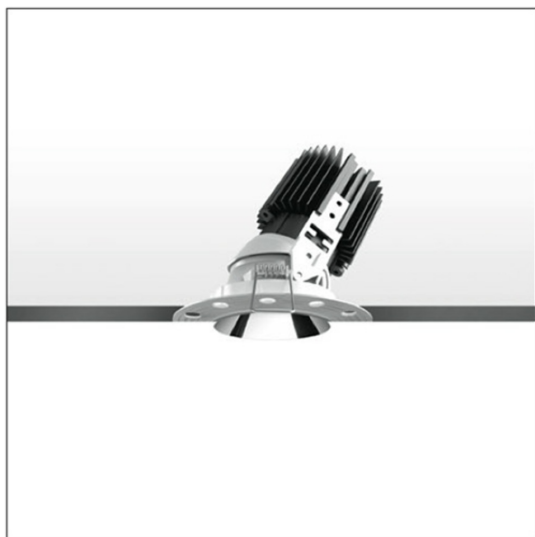

Everything 105 - Round - Trimless - Adj - 28° 3000K - Black

Ernesto Gismondi

IP 20/44 

LUMINAIRE

- Watt: **13W**
- Flux Lumineux (lm): **855lm**
- CCT: **3000K**
- Efficiency: **62%**
- Efficacy: **65.76lm/W**
- CRI: **90**

Remarques

Driver 350mA SELV supplied separately.
Fitting to be completed with installation frame for recessing into ceiling.
APP Compatible version on request.
Geo-LiFi Compatible

DESCRIPTION

Everything is an innovative range of professional recessed light fittings created to deliver a high lighting performance, with an eye on energy saving and excellent visual comfort. A complete, flexible product range, extremely versatile in its many applications and able to meet challenging lighting performance criteria.
APP Compatible version on request.

CARACTÉRISTIQUES

- Code Produit : **M257205**
- Couleur: **Black**
- Installation: **Encastré**
- Matériaux: **aluminium**
- Séries: **Architectural Indoor**
- dessiné par: **Ernesto Gismondi**

DIMENSIONS

- Diamètre: **80 mm**
- Profondeur de la découpe: **130 mm**
- Inclinaison: **30°**
- Rotation: **360°**
- Forme de la découpe: **Rond**
- Poids: **kg 0,3**
- Test au fil incandescent: **850°**
- Trou d'encastrement: **Thickness 1mm - 25mm**