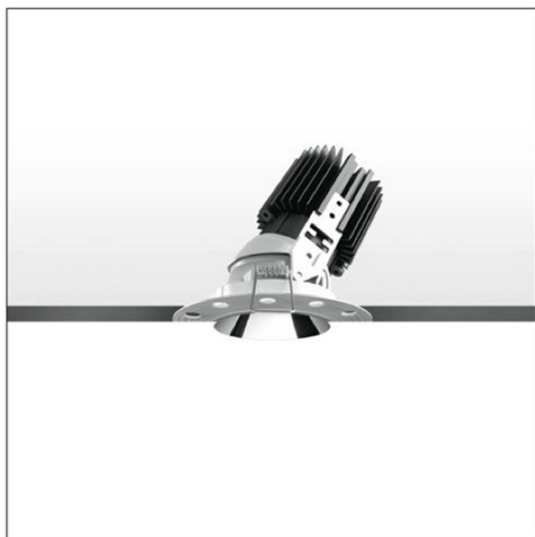

Everything 105 - Round - Trimless - Adj - 46° 2700K - Black

Ernesto Gismondi

IP 20/44 

LUMINAIRE

- Watt: **13W**
- Flux Lumineux (lm): **696lm**
- CCT: **2700K**
- Efficiency: **52%**
- Efficacy: **53.51lm/W**
- CRI: **90**

Remarques

Driver 350mA SELV supplied separately.
Fitting to be completed with installation frame for recessing into ceiling.
APP Compatible version on request.
Geo-LiFi Compatible

DESCRIPTION

Everything is an innovative range of professional recessed light fittings created to deliver a high lighting performance, with an eye on energy saving and excellent visual comfort. A complete, flexible product range, extremely versatile in its many applications and able to meet challenging lighting performance criteria.
APP Compatible version on request.

CARACTÉRISTIQUES

- Code Produit : **M328905**
- Couleur: **Black**
- Installation: **Encastré**
- Matériaux: **aluminium**
- Séries: **Architectural Indoor**
- dessiné par: **Ernesto Gismondi**

DIMENSIONS

- Diamètre: **80 mm**
- Profondeur de la découpe: **130 mm**
- Inclinaison: **30°**
- Rotation: **360°**
- Forme de la découpe: **Rond**
- Poids: **kg 0,3**
- Test au fil incandescent: **850°**
- Trou d'encastrement: **Thickness 1mm - 25mm**