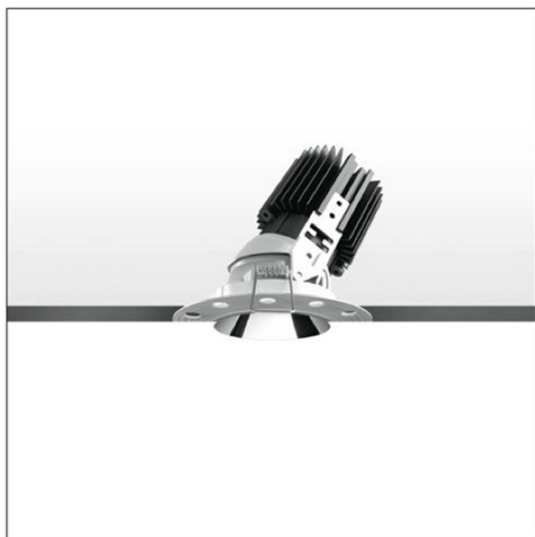

Everything 105 - Round - Trimless - Adj - 46° 3000K - Black

Ernesto Gismondi

IP 20/44 

LUMINAIRE

- Watt: **13W**
- Flux Lumineux (lm): **727lm**
- CCT: **3000K**
- Efficiency: **52%**
- Efficacy: **55.92lm/W**
- CRI: **90**

Remarques

Driver 350mA SELV supplied separately.
Fitting to be completed with installation frame for recessing into ceiling.
APP Compatible version on request.
Geo-LiFi Compatible

DESCRIPTION

Everything is an innovative range of professional recessed light fittings created to deliver a high lighting performance, with an eye on energy saving and excellent visual comfort. A complete, flexible product range, extremely versatile in its many applications and able to meet challenging lighting performance criteria.
APP Compatible version on request.

CARACTÉRISTIQUES

- Code Produit : **M257405**
- Couleur: **Black**
- Installation: **Encastré**
- Matériaux: **aluminium**
- Séries: **Architectural Indoor**
- dessiné par: **Ernesto Gismondi**

DIMENSIONS

- Diamètre: **80 mm**
- Profondeur de la découpe: **130 mm**
- Inclinaison: **30°**
- Rotation: **360°**
- Forme de la découpe: **Rond**
- Poids: **kg 0,3**
- Test au fil incandescent: **850°**
- Trou d'encastrement: **Thickness 1mm - 25mm**