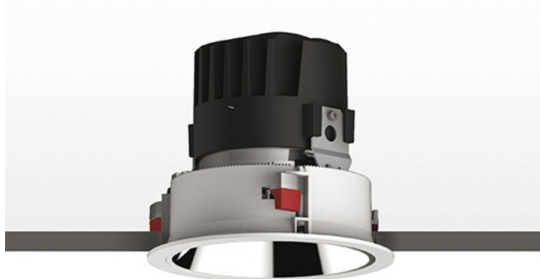

# Everything 150 - Round - Trim - 18° 2700K - Black/Black

Ernesto Gismondi

IP 20/44 

## LUMINAIRE

- Watt: **24W**
- Voltage: **220-240 V**
- Delivered lumens output: **1957lm**
- CCT: **2700K**
- Efficiency: **74%**
- Efficacy: **81.55lm/W**
- CRI: **90**

## DESCRIPTION

Everything is an innovative range of professional recessed light fittings created to deliver a high lighting performance, with an eye on energy saving and excellent visual comfort. A complete, flexible product range, extremely versatile in its many applications and able to meet challenging lighting performance criteria.

## DIMENSIONS

- Diameter: **cm 15**
- Cutout diameter: **cm 13.6**
- Recessed depth: **cm 13.7**
- Rotation: **360°**
- Cutout shape: **Rounded**
- Weight: **kg 0.3**
- Glow Wire Test: **850°**