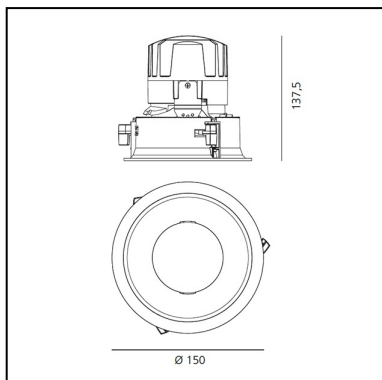

Everything 150 - Round - Trim - 18° 2700K - Black/Black

Ernesto Gismondi

IP 20/44

LUMINAIRE

- Watt: **24W**
- Voltage: **220-240 V**
- Delivered lumens output: **1957lm**
- CCT: **2700K**
- Efficiency: **74%**
- Efficacy: **81.55lm/W**
- CRI: **90**

Notes

Driver 700mA SELV supplied separately.
APP Compatible version on request.

DESCRIPTION

Everything is an innovative range of professional recessed light fittings created to deliver a high lighting performance, with an eye on energy saving and excellent visual comfort. A complete, flexible product range, extremely versatile in its many applications and able to meet challenging lighting performance criteria.

APP Compatible version on request.

PRODUCT CODE: M323340

FEATURES

- Article Code: **M323340**
- Colour: **Black/Black**
- Installation: **Recessed**
- Material: **aluminium**
- Series: **Architectural Indoor**
- design by: **Ernesto Gismondi**

DIMENSIONS

- Diameter: **cm 15**
- Cutout diameter: **cm 13.6**
- Recessed depth: **cm 13.7**
- Rotation: **360°**
- Cutout shape: **Rounded**
- Weight: **kg 0.3**
- Glow Wire Test: **850°**

SOURCES INCLUDED

- Category: **Led**
- Number: **1**
- Watt: **24,4W**
- Color temperature (K): **2700K**
- Color Tolerance: **MacAdam 3SDCM**
- Service Life: **L80 (9K) 50000h**