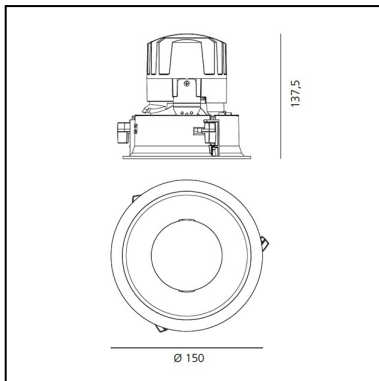

Everything 150 - Round - Trim - 18° 2700K - Black/Polished Metal

Ernesto Gismondi

IP 20/44  

LUMINAIRE

- Watt: **24W**
- Voltage: **220-240 V**
- Delivered lumens output: **2328lm**
- CCT: **2700K**
- Efficiency: **88%**
- Efficacy: **96.98lm/W**
- CRI: **90**

DIMENSIONS

- Diameter: **cm 15**
- Cutout diameter: **cm 13.6**
- Recessed depth: **cm 13.7**
- Rotation: **360°**
- Cutout shape: **Rounded**
- Weight: **kg 0.3**
- Glow Wire Test: **850°**

SOURCES INCLUDED