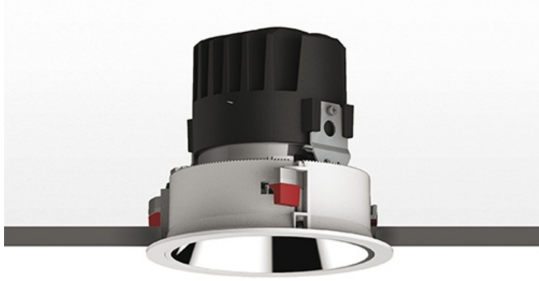

Everything 150 - Round - Trim - 18° 2700K - Black/Polished Metal

Ernesto Gismondi

IP 20/44  

LUMINAIRE

- Watt: **24W**
- Voltage: **220-240 V**
- Delivered lumens output: **2328lm**
- CCT: **2700K**
- Efficiency: **88%**
- Efficacy: **96.98lm/W**
- CRI: **90**

Notes

Driver 700mA SELV supplied separately.
APP Compatible version on request.

DESCRIPTION

Everything is an innovative range of professional recessed light fittings created to deliver a high lighting performance, with an eye on energy saving and excellent visual comfort. A complete, flexible product range, extremely versatile in its many applications and able to meet challenging lighting performance criteria.

APP Compatible version on request.

PRODUCT CODE: M323640

FEATURES

- Article Code: **M323640**
- Colour: **Black/Polished Metal**
- Installation: **Recessed**
- Material: **aluminium**
- Series: **Architectural Indoor**
- design by: **Ernesto Gismondi**

DIMENSIONS

- Diameter: **cm 15**
- Cutout diameter: **cm 13.6**
- Recessed depth: **cm 13.7**
- Rotation: **360°**
- Cutout shape: **Rounded**
- Weight: **kg 0.3**
- Glow Wire Test: **850°**

SOURCES INCLUDED