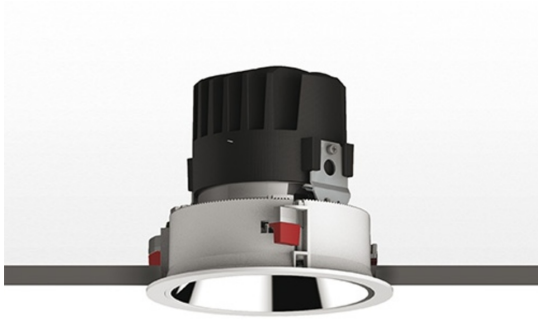

Everything 150 - Round - Trim - 18° 2700K - Silver/Black

Ernesto Gismondi

IP 20/44 

LUMINAIRE

- Watt: **24W**
- Voltage: **220-240 V**
- Delivered lumens output: **1957lm**
- CCT: **2700K**
- Efficiency: **74%**
- Efficacy: **81.55lm/W**
- CRI: **90**

Notes

Driver 700mA SELV supplied separately.
APP Compatible version on request.

DESCRIPTION

Everything is an innovative range of professional recessed light fittings created to deliver a high lighting performance, with an eye on energy saving and excellent visual comfort. A complete, flexible product range, extremely versatile in its many applications and able to meet challenging lighting performance criteria.

APP Compatible version on request.

PRODUCT CODE: M323360

FEATURES

- Article Code: **M323360**
- Colour: **Silver/Black**
- Installation: **Recessed**
- Material: **aluminium**
- Series: **Architectural Indoor**
- design by: **Ernesto Gismondi**

DIMENSIONS

- Diameter: **cm 15**
- Cutout diameter: **cm 13.6**
- Recessed depth: **cm 13.7**
- Rotation: **360°**
- Cutout shape: **Rounded**
- Weight: **kg 0.3**
- Glow Wire Test: **850°**

SOURCES INCLUDED