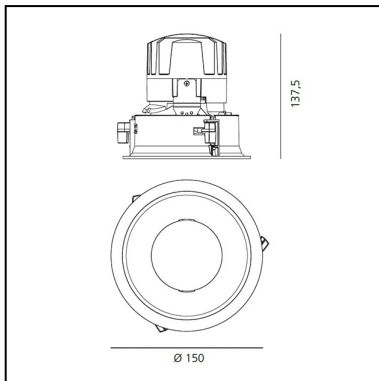

Everything 150 - Round - Trim - 18° 2700K - Silver/Black

Ernesto Gismondi

IP 20/44 

LUMINAIRE

- Watt: **24W**
- Voltage: **220-240 V**
- Delivered lumens output: **1957lm**
- CCT: **2700K**
- Efficiency: **74%**
- Efficacy: **81.55lm/W**
- CRI: **90**

DIMENSIONS

- Diameter: **cm 15**
- Cutout diameter: **cm 13.6**
- Recessed depth: **cm 13.7**
- Rotation: **360°**
- Cutout shape: **Rounded**
- Weight: **kg 0.3**
- Glow Wire Test: **850°**

SOURCES INCLUDED