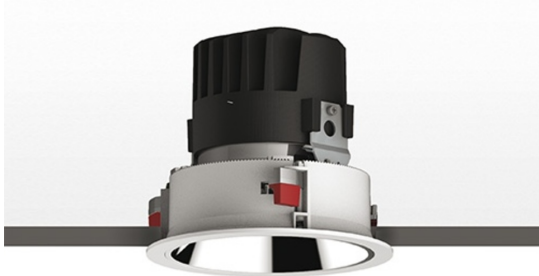

Everything 150 - Round - Trim - 18° 2700K - Silver/Polished Metal

Ernesto Gismondi

DESCRIPTION

Everything is an innovative range of professional recessed light fittings created to deliver a high lighting performance, with an eye on energy saving and excellent visual comfort. A complete, flexible product range, extremely versatile in its many applications and able to meet challenging lighting performance criteria.

APP Compatible version on request.

IP 20/44 

LUMINAIRE

- Watt: **24W**
- Voltage: **220-240 V**
- Delivered lumens output: **2328lm**
- CCT: **2700K**
- Efficiency: **88%**
- Efficacy: **96.98lm/W**
- CRI: **90**

Notes

Driver 700mA SELV supplied separately.
APP Compatible version on request.

PRODUCT CODE: M323660

FEATURES

- Article Code: **M323660**
- Colour: **Silver/Polished Metal**
- Installation: **Recessed**
- Material: **aluminium**
- Series: **Architectural Indoor**
- design by: **Ernesto Gismondi**

DIMENSIONS

- Diameter: **cm 15**
- Cutout diameter: **cm 13.6**
- Recessed depth: **cm 13.7**
- Rotation: **360°**
- Cutout shape: **Rounded**
- Weight: **kg 0.3**
- Glow Wire Test: **850°**

SOURCES INCLUDED