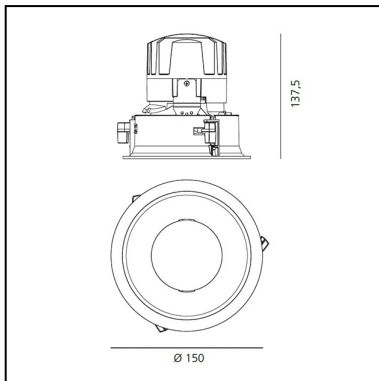

Everything 150 - Round - Trim - 18° 2700K - White/Black

Ernesto Gismondi

IP 20/44 

LUMINAIRE

- Watt: **24W**
- Voltage: **220-240 V**
- Delivered lumens output: **1957lm**
- CCT: **2700K**
- Efficiency: **74%**
- Efficacy: **81.55lm/W**
- CRI: **90**

DIMENSIONS

- Diameter: **cm 15**
- Cutout diameter: **cm 13.6**
- Recessed depth: **cm 13.7**
- Rotation: **360°**
- Cutout shape: **Rounded**
- Weight: **kg 0.3**
- Glow Wire Test: **850°**

SOURCES INCLUDED