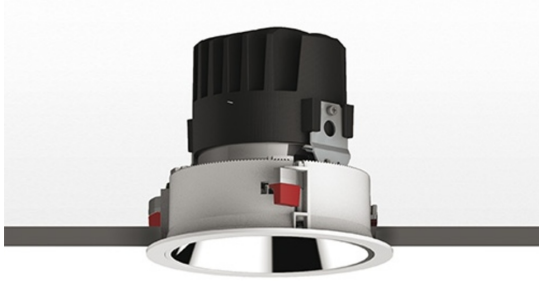

Everything 150 - Round - Trim - 18° 2700K - White/Black

Ernesto Gismondi

IP 20/44 

LUMINAIRE

- Watt: **24W**
- Voltage: **220-240 V**
- Delivered lumens output: **1957lm**
- CCT: **2700K**
- Efficiency: **74%**
- Efficacy: **81.55lm/W**
- CRI: **90**

Notes

Driver 700mA SELV supplied separately.
APP Compatible version on request.

DESCRIPTION

Everything is an innovative range of professional recessed light fittings created to deliver a high lighting performance, with an eye on energy saving and excellent visual comfort. A complete, flexible product range, extremely versatile in its many applications and able to meet challenging lighting performance criteria.

APP Compatible version on request.

PRODUCT CODE: M323320

FEATURES

- Article Code: **M323320**
- Colour: **White/Black**
- Installation: **Recessed**
- Material: **aluminium**
- Series: **Architectural Indoor**
- design by: **Ernesto Gismondi**

DIMENSIONS

- Diameter: **cm 15**
- Cutout diameter: **cm 13.6**
- Recessed depth: **cm 13.7**
- Rotation: **360°**
- Cutout shape: **Rounded**
- Weight: **kg 0.3**
- Glow Wire Test: **850°**

SOURCES INCLUDED