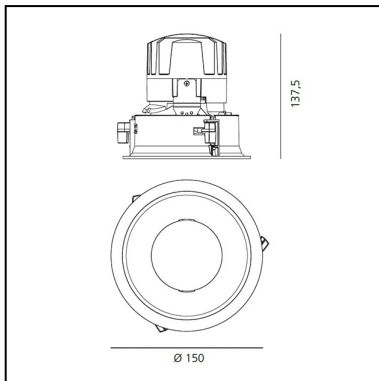

Everything 150 - Round - Trim - 18° 2700K - White/Polished Metal

Ernesto Gismondi

IP 20/44 

LUMINAIRE

- Watt: **24W**
- Voltage: **220-240 V**
- Delivered lumens output: **2328lm**
- CCT: **2700K**
- Efficiency: **88%**
- Efficacy: **96.98lm/W**
- CRI: **90**

DIMENSIONS

- Diameter: **cm 15**
- Cutout diameter: **cm 13.6**
- Recessed depth: **cm 13.7**
- Rotation: **360°**
- Cutout shape: **Rounded**
- Weight: **kg 0.3**
- Glow Wire Test: **850°**

SOURCES INCLUDED