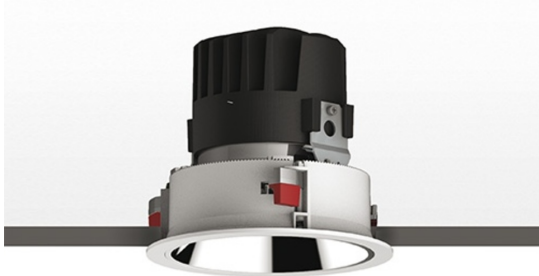

Everything 150 - Round - Trim - 18° 2700K - White/Polished Metal

Ernesto Gismondi

IP 20/44 

LUMINAIRE

- Watt: **24W**
- Voltage: **220-240 V**
- Delivered lumens output: **2328lm**
- CCT: **2700K**
- Efficiency: **88%**
- Efficacy: **96.98lm/W**
- CRI: **90**

Notes

Driver 700mA SELV supplied separately.
APP Compatible version on request.

DESCRIPTION

Everything is an innovative range of professional recessed light fittings created to deliver a high lighting performance, with an eye on energy saving and excellent visual comfort. A complete, flexible product range, extremely versatile in its many applications and able to meet challenging lighting performance criteria.

APP Compatible version on request.

PRODUCT CODE: M323620

FEATURES

- Article Code: **M323620**
- Colour: **White/Polished Metal**
- Installation: **Recessed**
- Material: **aluminium**
- Series: **Architectural Indoor**
- design by: **Ernesto Gismondi**

DIMENSIONS

- Diameter: **cm 15**
- Cutout diameter: **cm 13.6**
- Recessed depth: **cm 13.7**
- Rotation: **360°**
- Cutout shape: **Rounded**
- Weight: **kg 0.3**
- Glow Wire Test: **850°**

SOURCES INCLUDED