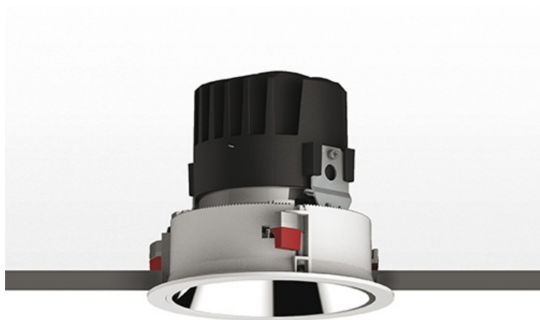

Everything 150 - Round - Trim - 18° 3000K - Black/Black

Ernesto Gismondi

IP 20/44 

LUMINAIRE

- Watt: **24W**
- Voltage: **220-240 V**
- Delivered lumens output: **2045lm**
- CCT: **3000K**
- Efficiency: **74%**
- Efficacy: **85.19lm/W**
- CRI: **90**

Notes

Driver 700mA SELV supplied separately.
APP Compatible version on request.

DESCRIPTION

Everything is an innovative range of professional recessed light fittings created to deliver a high lighting performance, with an eye on energy saving and excellent visual comfort. A complete, flexible product range, extremely versatile in its many applications and able to meet challenging lighting performance criteria.

APP Compatible version on request.

PRODUCT CODE: M260640

FEATURES

- Article Code: **M260640**
- Colour: **Black/Black**
- Installation: **Recessed**
- Material: **aluminium**
- Series: **Architectural Indoor**
- design by: **Ernesto Gismondi**

DIMENSIONS

- Diameter: **cm 15**
- Cutout diameter: **cm 13.6**
- Recessed depth: **cm 13.7**
- Rotation: **360°**
- Cutout shape: **Rounded**
- Weight: **kg 0.3**
- Glow Wire Test: **850°**

SOURCES INCLUDED