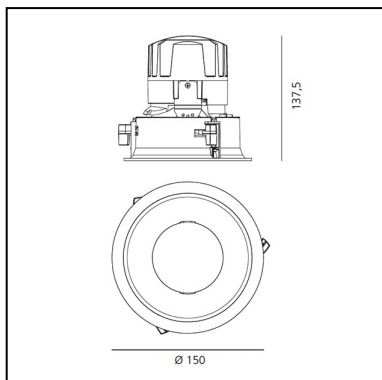

Everything 150 - Round - Trim - 18° 3000K - Black/Black

Ernesto Gismondi

IP 20/44 

LUMINAIRE

- Watt: **24W**
- Voltage: **220-240 V**
- Delivered lumens output: **2045lm**
- CCT: **3000K**
- Efficiency: **74%**
- Efficacy: **85.19lm/W**
- CRI: **90**

DIMENSIONS

- Diameter: **cm 15**
- Cutout diameter: **cm 13.6**
- Recessed depth: **cm 13.7**
- Rotation: **360°**
- Cutout shape: **Rounded**
- Weight: **kg 0.3**
- Glow Wire Test: **850°**

SOURCES INCLUDED