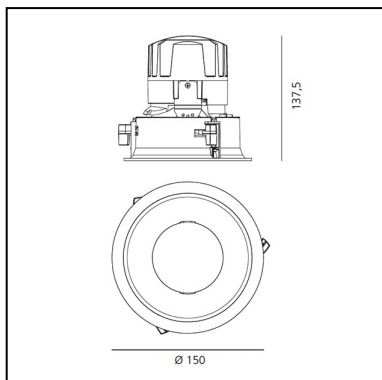

Everything 150 - Round - Trim - 18° 3000K - Black/Polished Metal

Ernesto Gismondi

IP 20/44 

LUMINAIRE

- Watt: **24W**
- Voltage: **220-240 V**
- Delivered lumens output: **2431lm**
- CCT: **3000K**
- Efficiency: **88%**
- Efficacy: **101.31lm/W**
- CRI: **90**

DIMENSIONS

- Diameter: **cm 15**
- Cutout diameter: **cm 13.6**
- Recessed depth: **cm 13.7**
- Rotation: **360°**
- Cutout shape: **Rounded**
- Weight: **kg 0.3**
- Glow Wire Test: **850°**

SOURCES INCLUDED