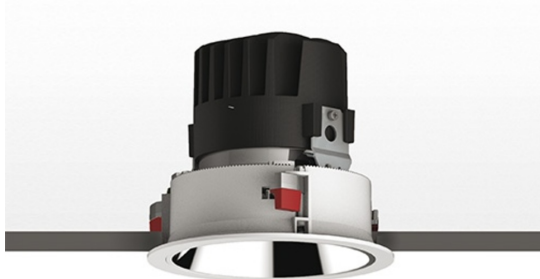

Everything 150 - Round - Trim - 18° 3000K - Black/Polished Metal

Ernesto Gismondi

IP 20/44 

LUMINAIRE

- Watt: **24W**
- Voltage: **220-240 V**
- Delivered lumens output: **2431lm**
- CCT: **3000K**
- Efficiency: **88%**
- Efficacy: **101.31lm/W**
- CRI: **90**

Notes

Driver 700mA SELV supplied separately.
APP Compatible version on request.

DESCRIPTION

Everything is an innovative range of professional recessed light fittings created to deliver a high lighting performance, with an eye on energy saving and excellent visual comfort. A complete, flexible product range, extremely versatile in its many applications and able to meet challenging lighting performance criteria.

APP Compatible version on request.

PRODUCT CODE: M261240

FEATURES

- Article Code: **M261240**
- Colour: **Black/Polished Metal**
- Installation: **Recessed**
- Material: **aluminium**
- Series: **Architectural Indoor**
- design by: **Ernesto Gismondi**

DIMENSIONS

- Diameter: **cm 15**
- Cutout diameter: **cm 13.6**
- Recessed depth: **cm 13.7**
- Rotation: **360°**
- Cutout shape: **Rounded**
- Weight: **kg 0.3**
- Glow Wire Test: **850°**

SOURCES INCLUDED