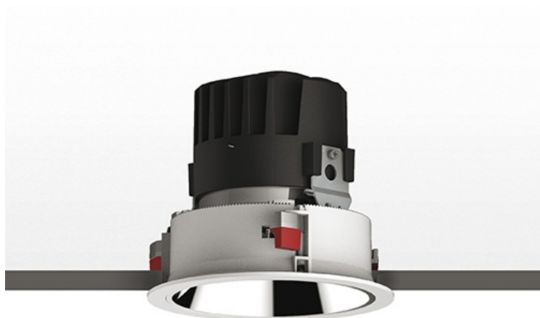

Everything 150 - Round - Trim - 18° 3000K - Silver/Black

Ernesto Gismondi

IP 20/44 

LUMINAIRE

- Watt: **24W**
- Voltage: **220-240 V**
- Delivered lumens output: **2045lm**
- CCT: **3000K**
- Efficiency: **75%**
- Efficacy: **85.19lm/W**
- CRI: **90**

Notes

Driver 700mA SELV supplied separately.
APP Compatible version on request.

DESCRIPTION

Everything is an innovative range of professional recessed light fittings created to deliver a high lighting performance, with an eye on energy saving and excellent visual comfort. A complete, flexible product range, extremely versatile in its many applications and able to meet challenging lighting performance criteria.

APP Compatible version on request.

PRODUCT CODE: M260660

FEATURES

- Article Code: **M260660**
- Colour: **Silver/Black**
- Installation: **Recessed**
- Material: **aluminium**
- Series: **Architectural Indoor**
- design by: **Ernesto Gismondi**

DIMENSIONS

- Diameter: **cm 15**
- Cutout diameter: **cm 13.6**
- Recessed depth: **cm 13.7**
- Rotation: **360°**
- Cutout shape: **Rounded**
- Weight: **kg 0.3**
- Glow Wire Test: **850°**

SOURCES INCLUDED