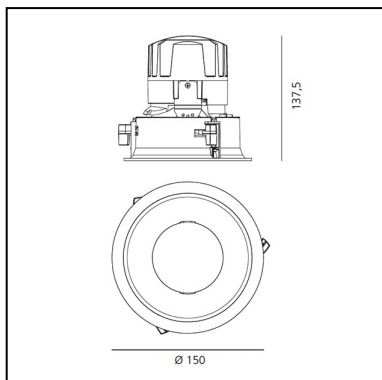

Everything 150 - Round - Trim - 18° 3000K - Silver/Black

Ernesto Gismondi

IP 20/44 

LUMINAIRE

- Watt: **24W**
- Voltage: **220-240 V**
- Delivered lumens output: **2045lm**
- CCT: **3000K**
- Efficiency: **75%**
- Efficacy: **85.19lm/W**
- CRI: **90**

DIMENSIONS

- Diameter: **cm 15**
- Cutout diameter: **cm 13.6**
- Recessed depth: **cm 13.7**
- Rotation: **360°**
- Cutout shape: **Rounded**
- Weight: **kg 0.3**
- Glow Wire Test: **850°**

SOURCES INCLUDED