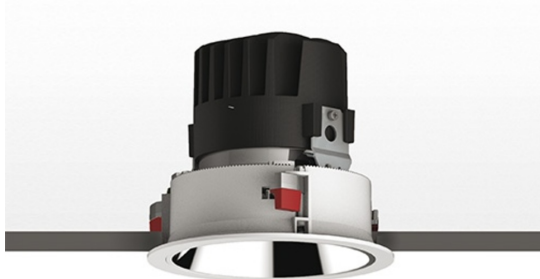

Everything 150 - Round - Trim - 18° 3000K - Silver/Polished Metal

Ernesto Gismondi

IP 20/44 

LUMINAIRE

- Watt: **24W**
- Voltage: **220-240 V**
- Delivered lumens output: **2431lm**
- CCT: **3000K**
- Efficiency: **89%**
- Efficacy: **101.31lm/W**
- CRI: **90**

Notes

Driver 700mA SELV supplied separately.
APP Compatible version on request.

DESCRIPTION

Everything is an innovative range of professional recessed light fittings created to deliver a high lighting performance, with an eye on energy saving and excellent visual comfort. A complete, flexible product range, extremely versatile in its many applications and able to meet challenging lighting performance criteria.

APP Compatible version on request.

PRODUCT CODE: M261260

FEATURES

- Article Code: **M261260**
- Colour: **Silver/Polished Metal**
- Installation: **Recessed**
- Material: **aluminium**
- Series: **Architectural Indoor**
- design by: **Ernesto Gismondi**

DIMENSIONS

- Diameter: **cm 15**
- Cutout diameter: **cm 13.6**
- Recessed depth: **cm 13.7**
- Rotation: **360°**
- Cutout shape: **Rounded**
- Weight: **kg 0.3**
- Glow Wire Test: **850°**

SOURCES INCLUDED