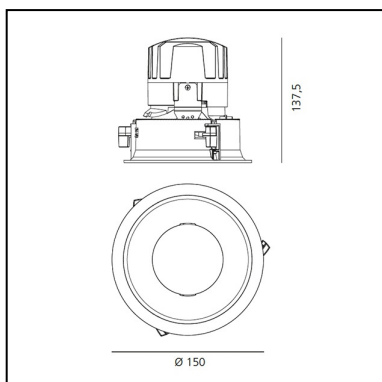

Everything 150 - Round - Trim - 18° 3000K - Silver/Polished Metal

Ernesto Gismondi

IP 20/44 

LUMINAIRE

- Watt: **24W**
- Voltage: **220-240 V**
- Delivered lumens output: **2431lm**
- CCT: **3000K**
- Efficiency: **89%**
- Efficacy: **101.31lm/W**
- CRI: **90**

DIMENSIONS

- Diameter: **cm 15**
- Cutout diameter: **cm 13.6**
- Recessed depth: **cm 13.7**
- Rotation: **360°**
- Cutout shape: **Rounded**
- Weight: **kg 0.3**
- Glow Wire Test: **850°**

SOURCES INCLUDED