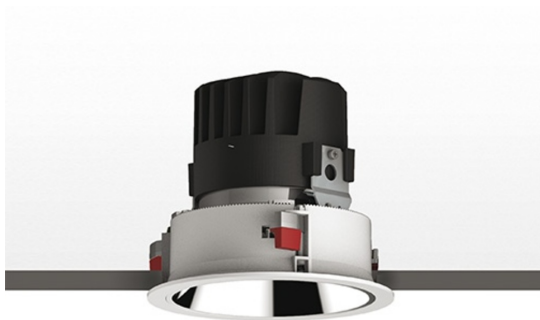

Everything 150 - Round - Trim - 18° 3000K - White/Black

Ernesto Gismondi

IP 20/44 

LUMINAIRE

- Watt: **24W**
- Voltage: **220-240 V**
- Delivered lumens output: **2045lm**
- CCT: **3000K**
- Efficiency: **75%**
- Efficacy: **85.19lm/W**
- CRI: **90**

Notes

Driver 700mA SELV supplied separately.
APP Compatible version on request.

DESCRIPTION

Everything is an innovative range of professional recessed light fittings created to deliver a high lighting performance, with an eye on energy saving and excellent visual comfort. A complete, flexible product range, extremely versatile in its many applications and able to meet challenging lighting performance criteria.

APP Compatible version on request.

PRODUCT CODE: M260620

FEATURES

- Article Code: **M260620**
- Colour: **White/Black**
- Installation: **Recessed**
- Material: **aluminium**
- Series: **Architectural Indoor**
- design by: **Ernesto Gismondi**

DIMENSIONS

- Diameter: **cm 15**
- Cutout diameter: **cm 13.6**
- Recessed depth: **cm 13.7**
- Rotation: **360°**
- Cutout shape: **Rounded**
- Weight: **kg 0.3**
- Glow Wire Test: **850°**

SOURCES INCLUDED