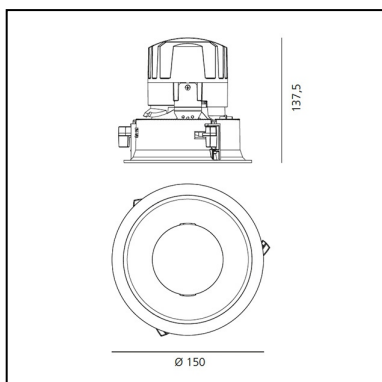

Everything 150 - Round - Trim - 18° 3000K - White/Black

Ernesto Gismondi

IP 20/44 

LUMINAIRE

- Watt: **24W**
- Voltage: **220-240 V**
- Delivered lumens output: **2045lm**
- CCT: **3000K**
- Efficiency: **75%**
- Efficacy: **85.19lm/W**
- CRI: **90**

DIMENSIONS

- Diameter: **cm 15**
- Cutout diameter: **cm 13.6**
- Recessed depth: **cm 13.7**
- Rotation: **360°**
- Cutout shape: **Rounded**
- Weight: **kg 0.3**
- Glow Wire Test: **850°**

SOURCES INCLUDED