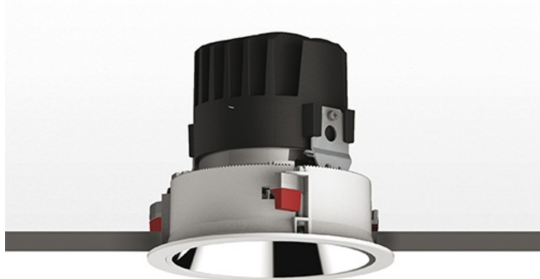

Everything 150 - Round - Trim - 18° 3000K - White/Polished Metal

Ernesto Gismondi

IP 20/44 

LUMINAIRE

- Watt: **24W**
- Voltage: **220-240 V**
- Delivered lumens output: **2431lm**
- CCT: **3000K**
- Efficiency: **89%**
- Efficacy: **101.31lm/W**
- CRI: **90**

Notes

Driver 700mA SELV supplied separately.
APP Compatible version on request.

DESCRIPTION

Everything is an innovative range of professional recessed light fittings created to deliver a high lighting performance, with an eye on energy saving and excellent visual comfort. A complete, flexible product range, extremely versatile in its many applications and able to meet challenging lighting performance criteria.

APP Compatible version on request.

PRODUCT CODE: M261220

FEATURES

- Article Code: **M261220**
- Colour: **White/Polished Metal**
- Installation: **Recessed**
- Material: **aluminium**
- Series: **Architectural Indoor**
- design by: **Ernesto Gismondi**

DIMENSIONS

- Diameter: **cm 15**
- Cutout diameter: **cm 13.6**
- Recessed depth: **cm 13.7**
- Rotation: **360°**
- Cutout shape: **Rounded**
- Weight: **kg 0.3**
- Glow Wire Test: **850°**

SOURCES INCLUDED