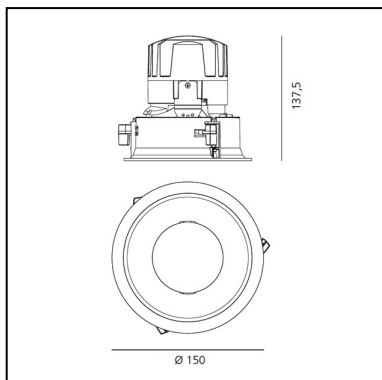

Everything 150 - Round - Trim - 18° 3000K - White/Polished Metal

Ernesto Gismondi

IP 20/44 

LUMINAIRE

- Watt: **24W**
- Voltage: **220-240 V**
- Delivered lumens output: **2431lm**
- CCT: **3000K**
- Efficiency: **89%**
- Efficacy: **101.31lm/W**
- CRI: **90**

DIMENSIONS

- Diameter: **cm 15**
- Cutout diameter: **cm 13.6**
- Recessed depth: **cm 13.7**
- Rotation: **360°**
- Cutout shape: **Rounded**
- Weight: **kg 0.3**
- Glow Wire Test: **850°**

SOURCES INCLUDED