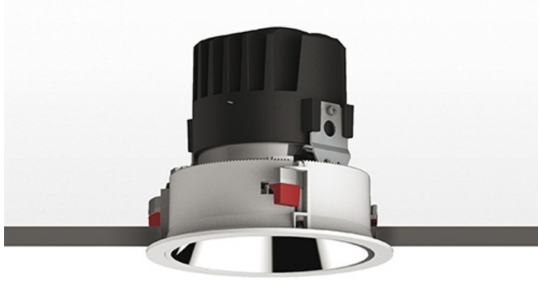

# Everything 150 - Round - Trim - 28° 2700K - Black/Black

Ernesto Gismondi

IP 20/44 

## LUMINAIRE

- Watt: **24W**
- Voltage: **220-240 V**
- Delivered lumens output: **1957lm**
- CCT: **2700K**
- Efficiency: **74%**
- Efficacy: **81.55lm/W**
- CRI: **90**

## DESCRIPTION

Everything is an innovative range of professional recessed light fittings created to deliver a high lighting performance, with an eye on energy saving and excellent visual comfort. A complete, flexible product range, extremely versatile in its many applications and able to meet challenging lighting performance criteria.

## DIMENSIONS

- Diameter: **cm 15**
- Cutout diameter: **cm 13.6**
- Recessed depth: **cm 13.7**
- Rotation: **360°**
- Cutout shape: **Rounded**
- Weight: **kg 0.3**
- Glow Wire Test: **850°**