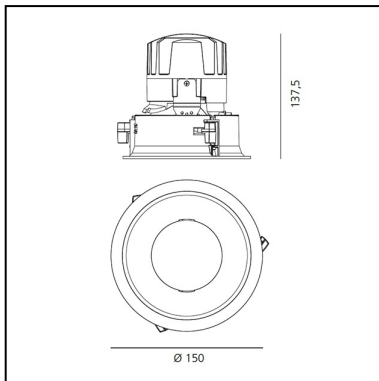

Everything 150 - Round - Trim - 28° 2700K - Black/Black

Ernesto Gismondi

IP 20/44

LUMINAIRE

- Watt: **24W**
- Voltage: **220-240 V**
- Delivered lumens output: **1957lm**
- CCT: **2700K**
- Efficiency: **74%**
- Efficacy: **81.55lm/W**
- CRI: **90**

Notes

Driver 700mA SELV supplied separately.
APP Compatible version on request.

DESCRIPTION

Everything is an innovative range of professional recessed light fittings created to deliver a high lighting performance, with an eye on energy saving and excellent visual comfort. A complete, flexible product range, extremely versatile in its many applications and able to meet challenging lighting performance criteria.

APP Compatible version on request.

PRODUCT CODE: M323440

FEATURES

- Article Code: **M323440**
- Colour: **Black/Black**
- Installation: **Recessed**
- Material: **aluminium**
- Series: **Architectural Indoor**
- design by: **Ernesto Gismondi**

DIMENSIONS

- Diameter: **cm 15**
- Cutout diameter: **cm 13.6**
- Recessed depth: **cm 13.7**
- Rotation: **360°**
- Cutout shape: **Rounded**
- Weight: **kg 0.3**
- Glow Wire Test: **850°**

SOURCES INCLUDED

- Category: **Led**
- Number: **1**
- Watt: **24,4W**
- Color temperature (K): **2700K**
- Color Tolerance: **MacAdam 3SDCM**
- Service Life: **L80 (9K) 50000h**