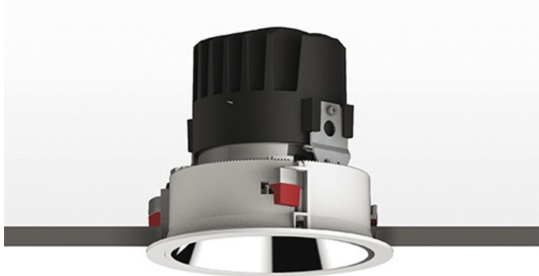

Everything 150 - Round - Trim - 28° 2700K - Black/Polished Metal

Ernesto Gismondi

DESCRIPTION

Everything is an innovative range of professional recessed light fittings created to deliver a high lighting performance, with an eye on energy saving and excellent visual comfort. A complete, flexible product range, extremely versatile in its many applications and able to meet challenging lighting performance criteria.

APP Compatible version on request.

IP 20/44 

LUMINAIRE

- Watt: **24W**
- Voltage: **220-240 V**
- Delivered lumens output: **1812lm**
- CCT: **2700K**
- Efficiency: **69%**
- Efficacy: **75.49lm/W**
- CRI: **90**

Notes

Driver 700mA SELV supplied separately.
APP Compatible version on request.

PRODUCT CODE: M323840

FEATURES

- Article Code: **M323840**
- Colour: **Black/Polished Metal**
- Installation: **Recessed**
- Material: **aluminium**
- Series: **Architectural Indoor**
- design by: **Ernesto Gismondi**

DIMENSIONS

- Diameter: **cm 15**
- Cutout diameter: **cm 13.6**
- Recessed depth: **cm 13.7**
- Rotation: **360°**
- Cutout shape: **Rounded**
- Weight: **kg 0.3**
- Glow Wire Test: **850°**

SOURCES INCLUDED