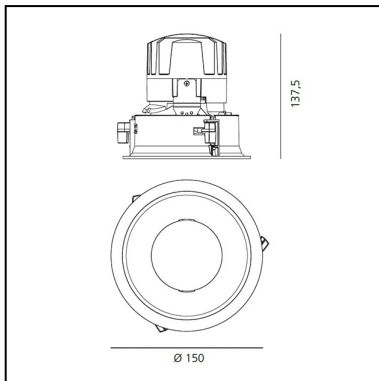

Everything 150 - Round - Trim - 28° 2700K - Silver/Black

Ernesto Gismondi

IP 20/44 

LUMINAIRE

- Watt: **24W**
- Voltage: **220-240 V**
- Delivered lumens output: **1727lm**
- CCT: **2700K**
- Efficiency: **65%**
- Efficacy: **71.97lm/W**
- CRI: **90**

DIMENSIONS

- Diameter: **cm 15**
- Cutout diameter: **cm 13.6**
- Recessed depth: **cm 13.7**
- Rotation: **360°**
- Cutout shape: **Rounded**
- Weight: **kg 0.3**
- Glow Wire Test: **850°**

SOURCES INCLUDED