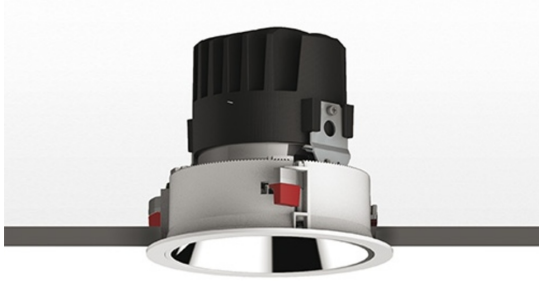

Everything 150 - Round - Trim - 28° 2700K - Silver/Black

Ernesto Gismondi

IP 20/44 

LUMINAIRE

- Watt: **24W**
- Voltage: **220-240 V**
- Delivered lumens output: **1727lm**
- CCT: **2700K**
- Efficiency: **65%**
- Efficacy: **71.97lm/W**
- CRI: **90**

Notes

Driver 700mA SELV supplied separately.
APP Compatible version on request.

DESCRIPTION

Everything is an innovative range of professional recessed light fittings created to deliver a high lighting performance, with an eye on energy saving and excellent visual comfort. A complete, flexible product range, extremely versatile in its many applications and able to meet challenging lighting performance criteria.

APP Compatible version on request.

PRODUCT CODE: M323460

FEATURES

- Article Code: **M323460**
- Colour: **Silver/Black**
- Installation: **Recessed**
- Material: **aluminium**
- Series: **Architectural Indoor**
- design by: **Ernesto Gismondi**

DIMENSIONS

- Diameter: **cm 15**
- Cutout diameter: **cm 13.6**
- Recessed depth: **cm 13.7**
- Rotation: **360°**
- Cutout shape: **Rounded**
- Weight: **kg 0.3**
- Glow Wire Test: **850°**

SOURCES INCLUDED