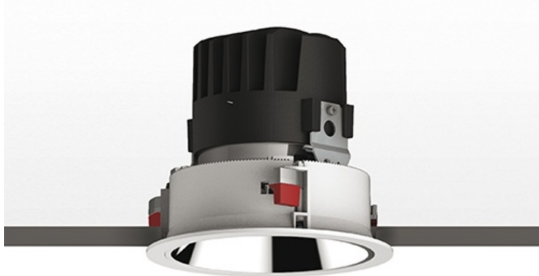

Everything 150 - Round - Trim - 28° 2700K - Silver/Polished Metal

Ernesto Gismondi

DESCRIPTION

Everything is an innovative range of professional recessed light fittings created to deliver a high lighting performance, with an eye on energy saving and excellent visual comfort. A complete, flexible product range, extremely versatile in its many applications and able to meet challenging lighting performance criteria.

APP Compatible version on request.

IP 20/44 

LUMINAIRE

- Watt: **24W**
- Voltage: **220-240 V**
- Delivered lumens output: **1812lm**
- CCT: **2700K**
- Efficiency: **69%**
- Efficacy: **75.49lm/W**
- CRI: **90**

Notes

Driver 700mA SELV supplied separately.
APP Compatible version on request.

PRODUCT CODE: M323860

FEATURES

- Article Code: **M323860**
- Colour: **Silver/Polished Metal**
- Installation: **Recessed**
- Material: **aluminium**
- Series: **Architectural Indoor**
- design by: **Ernesto Gismondi**

DIMENSIONS

- Diameter: **cm 15**
- Cutout diameter: **cm 13.6**
- Recessed depth: **cm 13.7**
- Rotation: **360°**
- Cutout shape: **Rounded**
- Weight: **kg 0.3**
- Glow Wire Test: **850°**

SOURCES INCLUDED