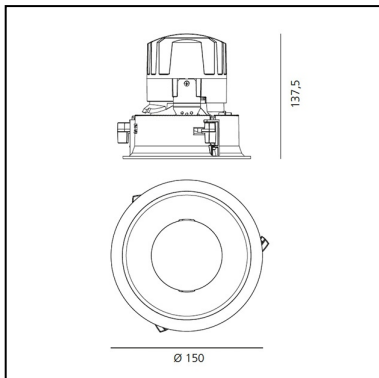

DESCRIPTION

Everything is an innovative range of professional recessed light fittings created to deliver a high lighting performance, with an eye on energy saving and excellent visual comfort. A complete, flexible product range, extremely versatile in its many applications and able to meet challenging lighting performance criteria.

APP Compatible version on request.

IP 20/44