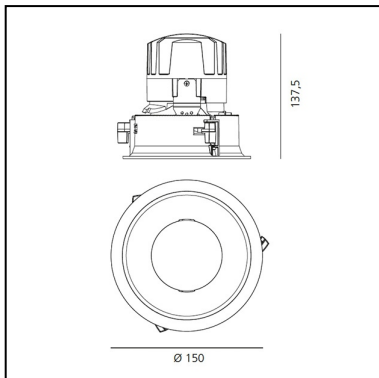

Everything 150 - Round - Trim - 28° 2700K - White/Black

Ernesto Gismondi

IP 20/44 

LUMINAIRE

- Watt: **24W**
- Voltage: **220-240 V**
- Delivered lumens output: **1727lm**
- CCT: **2700K**
- Efficiency: **65%**
- Efficacy: **71.97lm/W**
- CRI: **90**

DIMENSIONS

- Diameter: **cm 15**
- Cutout diameter: **cm 13.6**
- Recessed depth: **cm 13.7**
- Rotation: **360°**
- Cutout shape: **Rounded**
- Weight: **kg 0.3**
- Glow Wire Test: **850°**

SOURCES INCLUDED