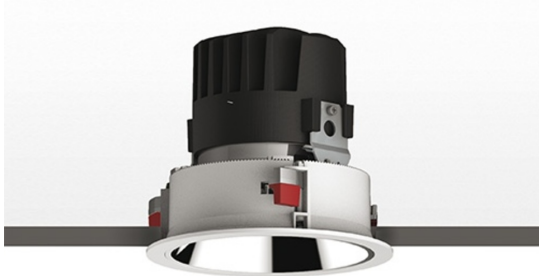

Everything 150 - Round - Trim - 28° 2700K - White/Black

Ernesto Gismondi

IP 20/44 

LUMINAIRE

- Watt: **24W**
- Voltage: **220-240 V**
- Delivered lumens output: **1727lm**
- CCT: **2700K**
- Efficiency: **65%**
- Efficacy: **71.97lm/W**
- CRI: **90**

Notes

Driver 700mA SELV supplied separately.
APP Compatible version on request.

DESCRIPTION

Everything is an innovative range of professional recessed light fittings created to deliver a high lighting performance, with an eye on energy saving and excellent visual comfort. A complete, flexible product range, extremely versatile in its many applications and able to meet challenging lighting performance criteria.

APP Compatible version on request.

PRODUCT CODE: M323420

FEATURES

- Article Code: **M323420**
- Colour: **White/Black**
- Installation: **Recessed**
- Material: **aluminium**
- Series: **Architectural Indoor**
- design by: **Ernesto Gismondi**

DIMENSIONS

- Diameter: **cm 15**
- Cutout diameter: **cm 13.6**
- Recessed depth: **cm 13.7**
- Rotation: **360°**
- Cutout shape: **Rounded**
- Weight: **kg 0.3**
- Glow Wire Test: **850°**

SOURCES INCLUDED