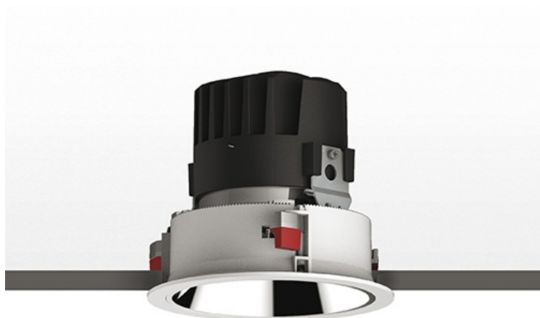

# Everything 150 - Round - Trim - 28° 2700K - White/Polished Metal

Ernesto Gismondi

IP 20/44 

## LUMINAIRE

- Watt: **24W**
- Voltage: **220-240 V**
- Delivered lumens output: **1812lm**
- CCT: **2700K**
- Efficiency: **69%**
- Efficacy: **75.49lm/W**
- CRI: **90**

## DIMENSIONS

- Diameter: **cm 15**
- Cutout diameter: **cm 13.6**
- Recessed depth: **cm 13.7**
- Rotation: **360°**
- Cutout shape: **Rounded**
- Weight: **kg 0.3**
- Glow Wire Test: **850°**