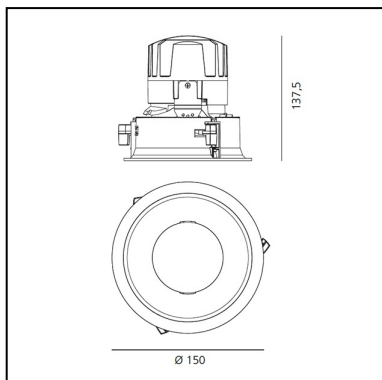

Everything 150 - Round - Trim - 28° 3000K - Black/Black

Ernesto Gismondi

IP 20/44 

LUMINAIRE

- Watt: **24W**
- Voltage: **220-240 V**
- Delivered lumens output: **1804lm**
- CCT: **3000K**
- Efficiency: **65%**
- Efficacy: **75.18lm/W**
- CRI: **90**

DIMENSIONS

- Diameter: **cm 15**
- Cutout diameter: **cm 13.6**
- Recessed depth: **cm 13.7**
- Rotation: **360°**
- Cutout shape: **Rounded**
- Weight: **kg 0.3**
- Glow Wire Test: **850°**

SOURCES INCLUDED