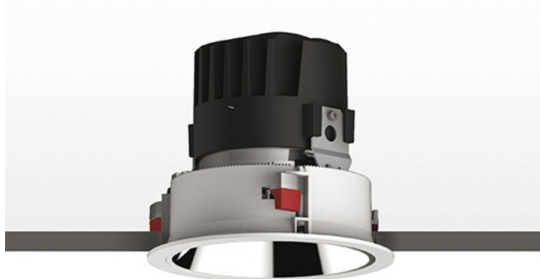

Everything 150 - Round - Trim - 28° 3000K - Black/Black

Ernesto Gismondi

IP 20/44 

LUMINAIRE

- Watt: **24W**
- Voltage: **220-240 V**
- Delivered lumens output: **1804lm**
- CCT: **3000K**
- Efficiency: **65%**
- Efficacy: **75.18lm/W**
- CRI: **90**

Notes

Driver 700mA SELV supplied separately.
APP Compatible version on request.

DESCRIPTION

Everything is an innovative range of professional recessed light fittings created to deliver a high lighting performance, with an eye on energy saving and excellent visual comfort. A complete, flexible product range, extremely versatile in its many applications and able to meet challenging lighting performance criteria.

APP Compatible version on request.

PRODUCT CODE: M260840

FEATURES

- Article Code: **M260840**
- Colour: **Black/Black**
- Installation: **Recessed**
- Material: **aluminium**
- Series: **Architectural Indoor**
- design by: **Ernesto Gismondi**

DIMENSIONS

- Diameter: **cm 15**
- Cutout diameter: **cm 13.6**
- Recessed depth: **cm 13.7**
- Rotation: **360°**
- Cutout shape: **Rounded**
- Weight: **kg 0.3**
- Glow Wire Test: **850°**

SOURCES INCLUDED