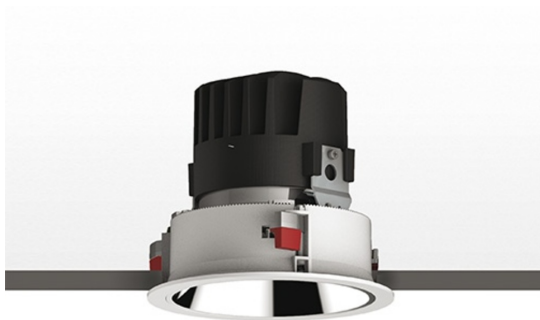

Everything 150 - Round - Trim - 28° 3000K - Black/Polished Metal

Ernesto Gismondi

IP 20/44 

LUMINAIRE

- Watt: **24W**
- Voltage: **220-240 V**
- Delivered lumens output: **1893lm**
- CCT: **3000K**
- Efficiency: **69%**
- Efficacy: **78.86lm/W**
- CRI: **90**

Notes

Driver 700mA SELV supplied separately.
APP Compatible version on request.

DESCRIPTION

Everything is an innovative range of professional recessed light fittings created to deliver a high lighting performance, with an eye on energy saving and excellent visual comfort. A complete, flexible product range, extremely versatile in its many applications and able to meet challenging lighting performance criteria.
APP Compatible version on request.

PRODUCT CODE: M261640

FEATURES

- Article Code: **M261640**
- Colour: **Black/Polished Metal**
- Installation: **Recessed**
- Material: **aluminium**
- Series: **Architectural Indoor**
- design by: **Ernesto Gismondi**

DIMENSIONS

- Diameter: **cm 15**
- Cutout diameter: **cm 13.6**
- Recessed depth: **cm 13.7**
- Rotation: **360°**
- Cutout shape: **Rounded**
- Weight: **kg 0.3**
- Glow Wire Test: **850°**

SOURCES INCLUDED