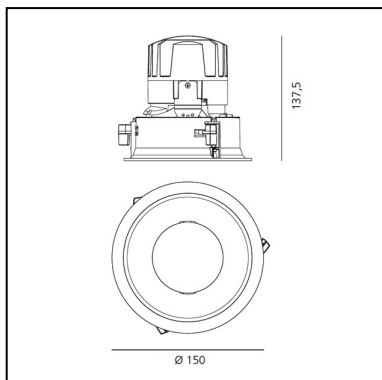

Everything 150 - Round - Trim - 28° 3000K - Black/Polished Metal

Ernesto Gismondi

IP 20/44 

LUMINAIRE

- Watt: **24W**
- Voltage: **220-240 V**
- Delivered lumens output: **1893lm**
- CCT: **3000K**
- Efficiency: **69%**
- Efficacy: **78.86lm/W**
- CRI: **90**

PRODUCT CODE: M261640

FEATURES

- Article Code: **M261640**
- Colour: **Black/Polished Metal**
- Installation: **Recessed**
- Material: **aluminium**
- Series: **Architectural Indoor**
- design by: **Ernesto Gismondi**

DIMENSIONS

- Diameter: **cm 15**
- Cutout diameter: **cm 13.6**
- Recessed depth: **cm 13.7**
- Rotation: **360°**
- Cutout shape: **Rounded**
- Weight: **kg 0.3**
- Glow Wire Test: **850°**

SOURCES INCLUDED