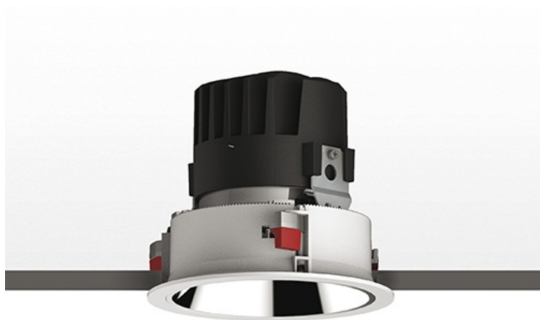

Everything 150 - Round - Trim - 28° 3000K - Silver/Black

Ernesto Gismondi

IP 20/44 

LUMINAIRE

- Watt: **24W**
- Voltage: **220-240 V**
- Delivered lumens output: **1804lm**
- CCT: **3000K**
- Efficiency: **66%**
- Efficacy: **75.18lm/W**
- CRI: **90**

Notes

Driver 700mA SELV supplied separately.
APP Compatible version on request.

DESCRIPTION

Everything is an innovative range of professional recessed light fittings created to deliver a high lighting performance, with an eye on energy saving and excellent visual comfort. A complete, flexible product range, extremely versatile in its many applications and able to meet challenging lighting performance criteria.

APP Compatible version on request.

PRODUCT CODE: M260860

FEATURES

- Article Code: **M260860**
- Colour: **Silver/Black**
- Installation: **Recessed**
- Material: **aluminium**
- Series: **Architectural Indoor**
- design by: **Ernesto Gismondi**

DIMENSIONS

- Diameter: **cm 15**
- Cutout diameter: **cm 13.6**
- Recessed depth: **cm 13.7**
- Rotation: **360°**
- Cutout shape: **Rounded**
- Weight: **kg 0.3**
- Glow Wire Test: **850°**

SOURCES INCLUDED