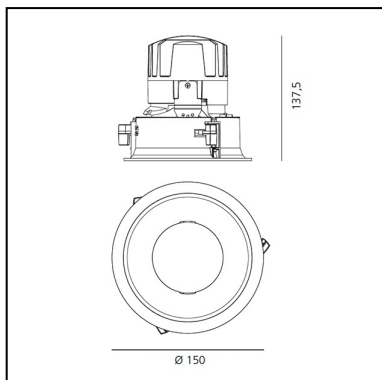

Everything 150 - Round - Trim - 28° 3000K - Silver/Black

Ernesto Gismondi

IP 20/44 

LUMINAIRE

- Watt: **24W**
- Voltage: **220-240 V**
- Delivered lumens output: **1804lm**
- CCT: **3000K**
- Efficiency: **66%**
- Efficacy: **75.18lm/W**
- CRI: **90**

DIMENSIONS

- Diameter: **cm 15**
- Cutout diameter: **cm 13.6**
- Recessed depth: **cm 13.7**
- Rotation: **360°**
- Cutout shape: **Rounded**
- Weight: **kg 0.3**
- Glow Wire Test: **850°**

SOURCES INCLUDED