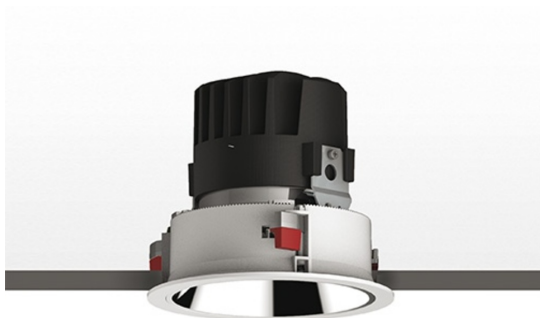

# Everything 150 - Round - Trim - 28° 3000K - Silver/Polished Metal

Ernesto Gismondi

IP 20/44 

## LUMINAIRE

- Watt: **24W**
- Voltage: **220-240 V**
- Delivered lumens output: **1893lm**
- CCT: **3000K**
- Efficiency: **69%**
- Efficacy: **78.86lm/W**
- CRI: **90**

## DESCRIPTION

Everything is an innovative range of professional recessed light fittings created to deliver a high lighting performance, with an eye on energy saving and excellent visual comfort. A complete, flexible product range, extremely versatile in its many applications and able to meet challenging lighting performance criteria.  
APP Compatible version on request.

## DIMENSIONS

- Diameter: **cm 15**
- Cutout diameter: **cm 13.6**
- Recessed depth: **cm 13.7**
- Rotation: **360°**
- Cutout shape: **Rounded**
- Weight: **kg 0.3**
- Glow Wire Test: **850°**