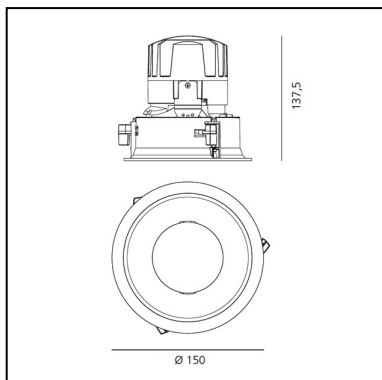

Everything 150 - Round - Trim - 28° 3000K - White/Black

Ernesto Gismondi

IP 20/44 

LUMINAIRE

- Watt: **24W**
- Voltage: **220-240 V**
- Delivered lumens output: **1804lm**
- CCT: **3000K**
- Efficiency: **66%**
- Efficacy: **75.18lm/W**
- CRI: **90**

DIMENSIONS

- Diameter: **cm 15**
- Cutout diameter: **cm 13.6**
- Recessed depth: **cm 13.7**
- Rotation: **360°**
- Cutout shape: **Rounded**
- Weight: **kg 0.3**
- Glow Wire Test: **850°**

SOURCES INCLUDED