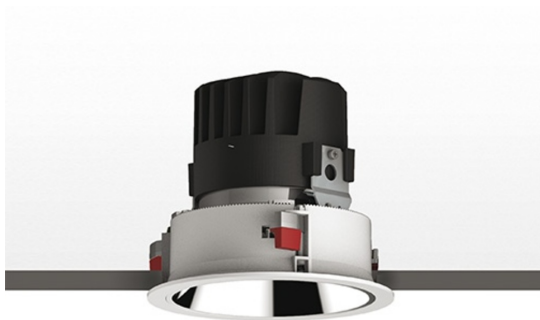

Everything 150 - Round - Trim - 28° 3000K - White/Black

Ernesto Gismondi

IP 20/44 

LUMINAIRE

- Watt: **24W**
- Voltage: **220-240 V**
- Delivered lumens output: **1804lm**
- CCT: **3000K**
- Efficiency: **66%**
- Efficacy: **75.18lm/W**
- CRI: **90**

Notes

Driver 700mA SELV supplied separately.
APP Compatible version on request.

DESCRIPTION

Everything is an innovative range of professional recessed light fittings created to deliver a high lighting performance, with an eye on energy saving and excellent visual comfort. A complete, flexible product range, extremely versatile in its many applications and able to meet challenging lighting performance criteria.

APP Compatible version on request.

PRODUCT CODE: M260820

FEATURES

- Article Code: **M260820**
- Colour: **White/Black**
- Installation: **Recessed**
- Material: **aluminium**
- Series: **Architectural Indoor**
- design by: **Ernesto Gismondi**

DIMENSIONS

- Diameter: **cm 15**
- Cutout diameter: **cm 13.6**
- Recessed depth: **cm 13.7**
- Rotation: **360°**
- Cutout shape: **Rounded**
- Weight: **kg 0.3**
- Glow Wire Test: **850°**

SOURCES INCLUDED